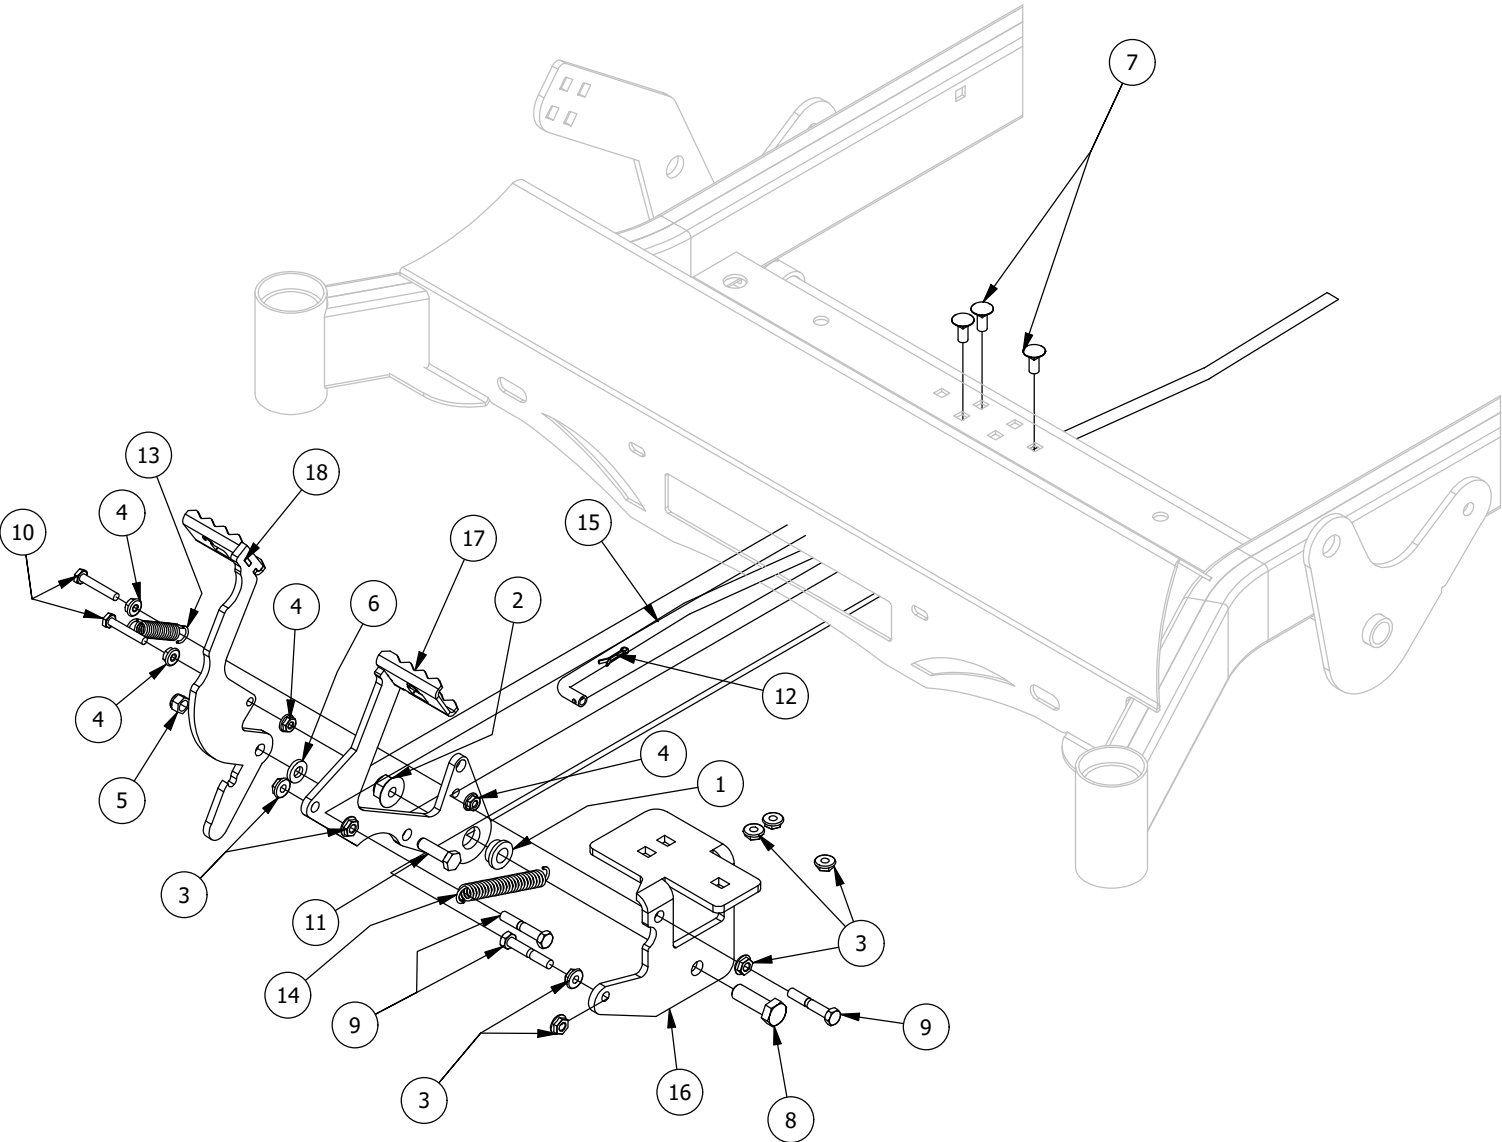

Park Brake Assembly

Park Brake Assembly			
ITEM	QTY	PART NUMBER	DESCRIPTION
1	1	410-0009-00	1/2" ID X 3/4" OD X 3/8" LENGTH FLANGE BUSHING
2	1	413-0002-00	1/2-13 NYLON INSERT FLANGE LOCKNUT ZC YELLOW
3	9	413-0006-00	5/16-18 HEX FLANGE NUT W/SERR ZINC
4	4	413-0012-00	1/4-20 HEX FLANGE NUT W/SERRATIONS ZC YELLOW
5	1	413-0013-00	3/8-16 NYLON INSERT FLANGE LOCKNUT ZINC
6	1	413-0052-00	3/8 ID X 3/4 OD X .125 THK BRONZE WASHER
7	3	418-0008-00	5/16-18 X 3/4 CARRIAGE BOLT ZINC
8	1	418-0020-00	1/2-13 X 1-1/2 HEX C/S GR 5 ZINC
9	3	418-0027-00	5/16-18 X 1-3/4 HEX C/S GR 2 ZINC
10	2	418-0029-00	1/4-20 X 1-1/4 HEX C/S GR 2 ZINC
11	1	418-0030-00	3/8-16 X 1-1/4 HEX C/S GR 2 ZINC
12	1	420-0001-00	1/8 X 3/4 COTTER PIN ZINC
13	1	434-0003-00	Brake Pedal Release Spring
14	1	434-0015-00	Brake Pedal Release Spring
15	1	435-0004-00	Mower Brake Linkage
16	1	439-0009-00	Mower Frame Brake Mounting Bracket
17	1	490-0016-00	Mower Brake Lock Lever Assembly
18	1	490-0017-00	Mower Brake Unlock Lever Assembly