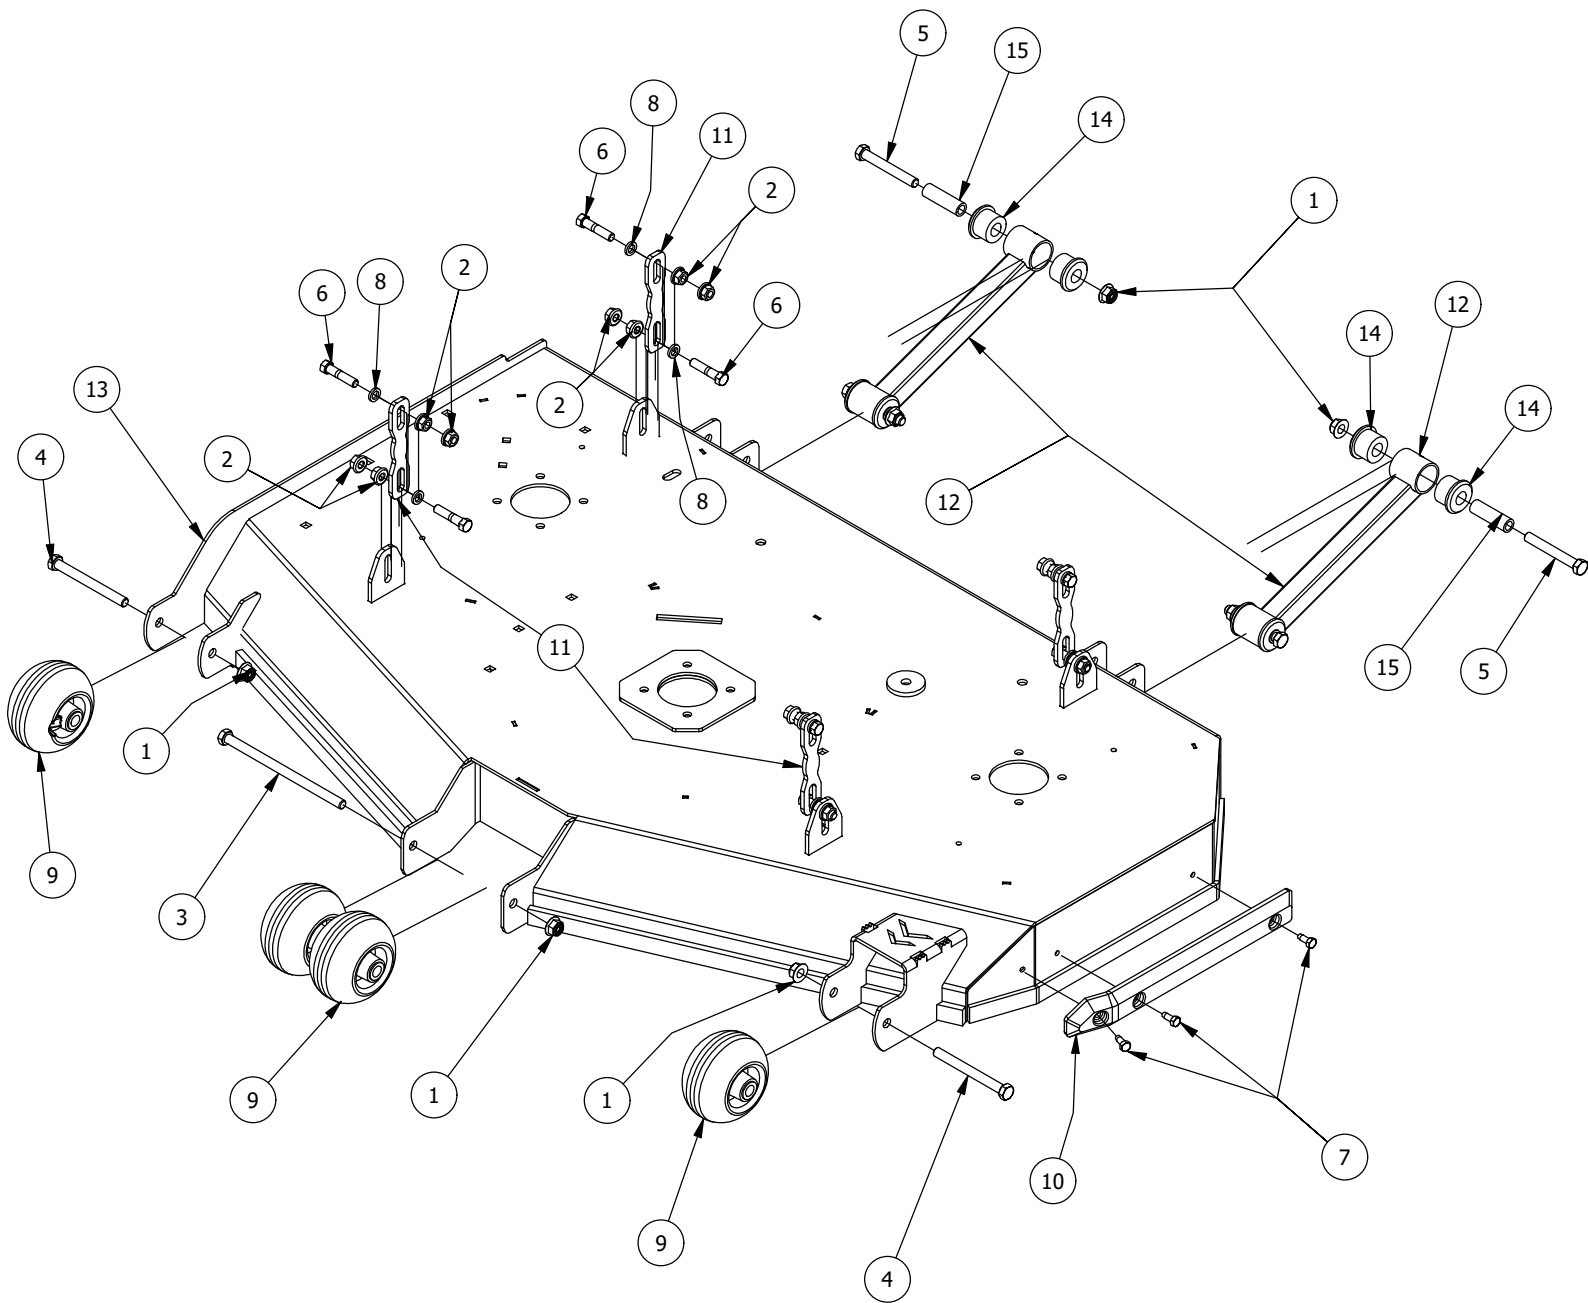

54" Deck Scalping Wheels and Stabilizer

54" Deck Scalping Wheels and Stabilizer			
ITEM	QTY	PART NUMBER	DESCRIPTION
1	7	413-0002-00	1/2-13 NYLON INSERT FLANGE NUT ZINC YELLOW
2	16	413-0011-00	7/16-14 HEX FLANGE NUT W/SERR ZINC YELLOW
3	1	418-0015-00	1/2-13 X 8-1/2 HEX C/S GR 2 ZINC YELLOW
4	2	418-0016-00	1/2-13 X 5 HEX C/S GR 2 ZINC YELLOW
5	4	418-0021-00	1/2-13 X 3-3/4 HEX C/S GR 5 ZINC
6	8	418-0046-00	7/16-14 X 2 HEX C/S GR 5 ZINC YELLOW
7	3	418-0262-00	5/16-18 X 3/4 IND HWH UNSLOT (F) TCS ZC/Y
8	8	419-0010-00	.443 ID X .750 OD X .125 THK NYLON BLACK
9	4	422-0001-00	Anti-Scalp Wheel
10	1	429-0001-00	Mower Nylon Deck Guard
11	4	435-0013-00	RZ Mower Deck Actuator Connecting Link
12	2	490-0047-00	RZ Mower Deck Stabilizer Assembly
13	1	490-0064-00	2020 54" RZ Deck Assembly
14	8	732-2000-00	Large MTV A-Arm Bushing
15	4	732-2001-00	Large MTV A-Arm Bushing Sleeve