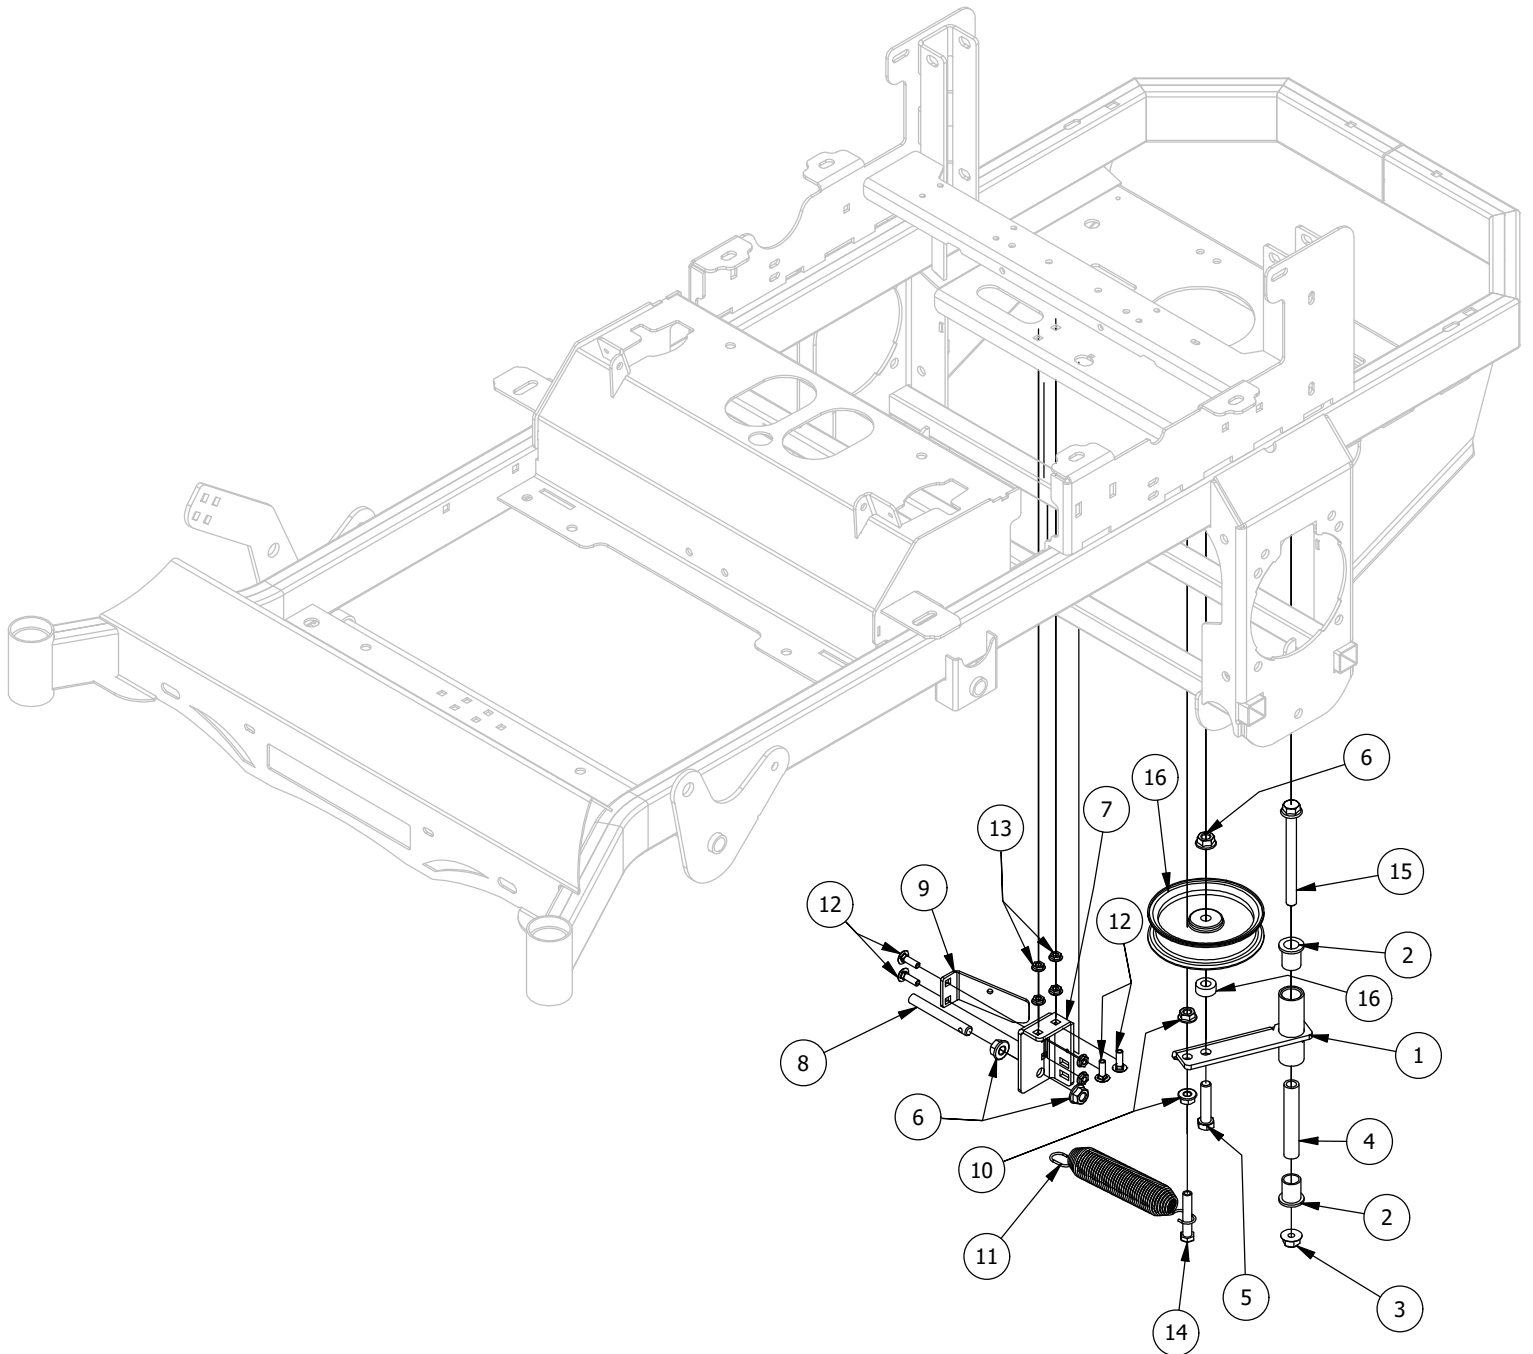

Pump Idler Assembly

Pump Idler Assembly			
ITEM	QTY	PART NUMBER	DESCRIPTION
1	1	490-0018-00	Mower Pump Idler Assembly
2	2	410-0007-00	3/4" ID X 15/16" OD X 1-1/8" LENGTH FLANGE BUSHING
3	1	413-0002-00	1/2-13 NYLON INSERT FLANGE LOCKNUT ZC YELLOW
4	1	425-0006-00	Mower Inner Idler Spacer
5	1	418-0012-00	1/2-13 X 2-1/4 HEX C/S GR 5 ZINC
6	3	413-0010-00	1/2-13 HEX FLANGE NUT W/SERR ZINC
7	1	439-0244-00	Deck Idler Puller Tensioning Bracket
8	1	430-0001-00	Mower Pump Spring Tensioner
9	1	439-0132-00	RT/SRT Clutch Anti-rotation Brkt
10	2	413-0001-00	7/16-14 HEX FLANGE NUT W/SERR ZINC
11	1	434-0007-00	2019 Mower Deck Spring
12	4	418-0010-00	5/16-18 X 1 CARRIAGE BOLT ZC/YEL
13	6	413-0006-00	5/16-18 HEX FLANGE NUT W/SERR ZINC
14	1	418-0013-00	7/16-14 X 2-1/2 HEX C/S GR 5 ZINC
15	1	418-0009-00	1/2-13 X 5-1/2 HEX FLANGE BOLT GR 8 ZY
16	1	433-0013-00	5-3/4" Idler Pulley, 7/16" Spacer Assembly