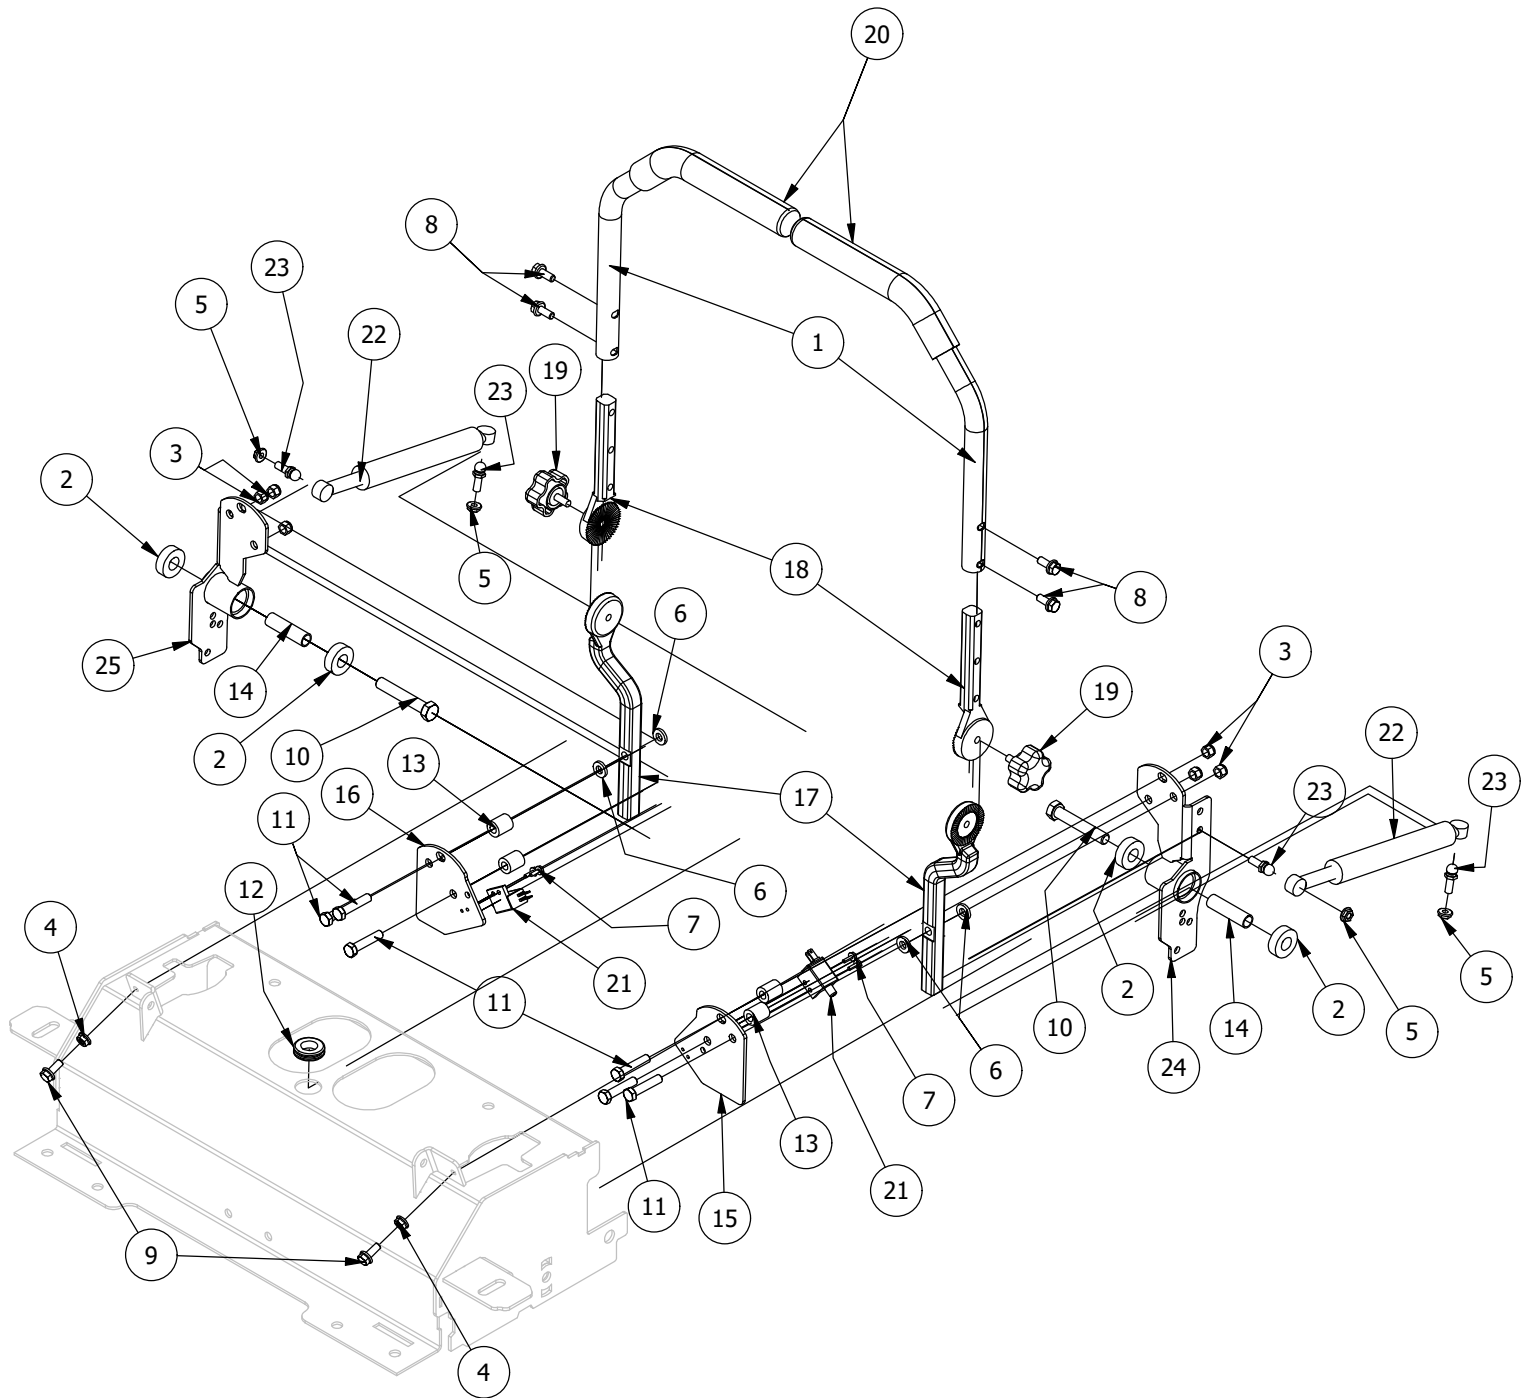

Drive Arm Assembly

Drive Arm Assembly			
ITEM	QTY	PART NUMBER	DESCRIPTION
1	2	403-0020-00	Mower Drive Handle Tube
2	4	410-0005-00	5/8" ID X 1-3/8" OD X 7/16" THK BEARING
3	6	413-0013-00	3/8-16 NYLON INSERT FLANGE LOCKNUT ZINC
4	2	413-0022-00	5/16-18 HEX FLANGE NUT W/SERR ZINC YELLOW
5	4	413-0024-00	5/16-18 HEX SERRATED LARGE FLANGE L/NUT ZC
6	4	413-0052-00	3/8 ID X 3/4 OD X .125 THK BRONZE WASHER
7	4	418-0032-00	8-32 X 1/2 IND. HWH SLOT TYPE F TCS ZINC
8	4	418-0048-00	5/16-18 X 3/4 HEX FLANGE BOLT GR 8 ZC YELLOW
9	2	418-0049-00	5/16-18 X 3/4 IND HWH TRI LOB ZINC
10	2	418-0050-00	1/2-13 X 3 HEX C/S GR 5 ZINC
11	6	418-0051-00	3/8-16 X 1-3/4 HEX C/S GR 2 ZINC
12	1	419-0008-00	3/4" ID X FOR 1-3/16" HOLE FOR 11 GA RUBBER GROMMIT
13	4	425-0003-00	Mower Drive Arm Spacer
14	2	425-0004-00	Mower Drive Arm Hub & Deck Lift Arm Spacer
15	1	426-0002-00	Mower Left Control Arm Limit Switch Plate
16	1	426-0003-00	Mower Right Control Arm Limit Switch Plate
17	2	431-0002-00	Height/Pitch Adjustable Lower Drive Arm
18	2	431-0003-00	Height/Pitch Adjustable Upper Drive Arm
19	2	445-0001-00	Lobed Knob w/ 5/16"-18 X .750" Stud
20	2	484-0001-00	Handle Grip
21	2	486-0030-00	NO Plunger Limit Switch
22	2	487-0001-00	Control Arm Damper
23	4	487-0008-00	Control Arm Damper Ball Stud 3/4" Thread
24	1	490-0012-00	Mower Left Drive Arm Bracket Assembly
25	1	490-0013-00	Mower Right Drive Arm Bracket Assembly