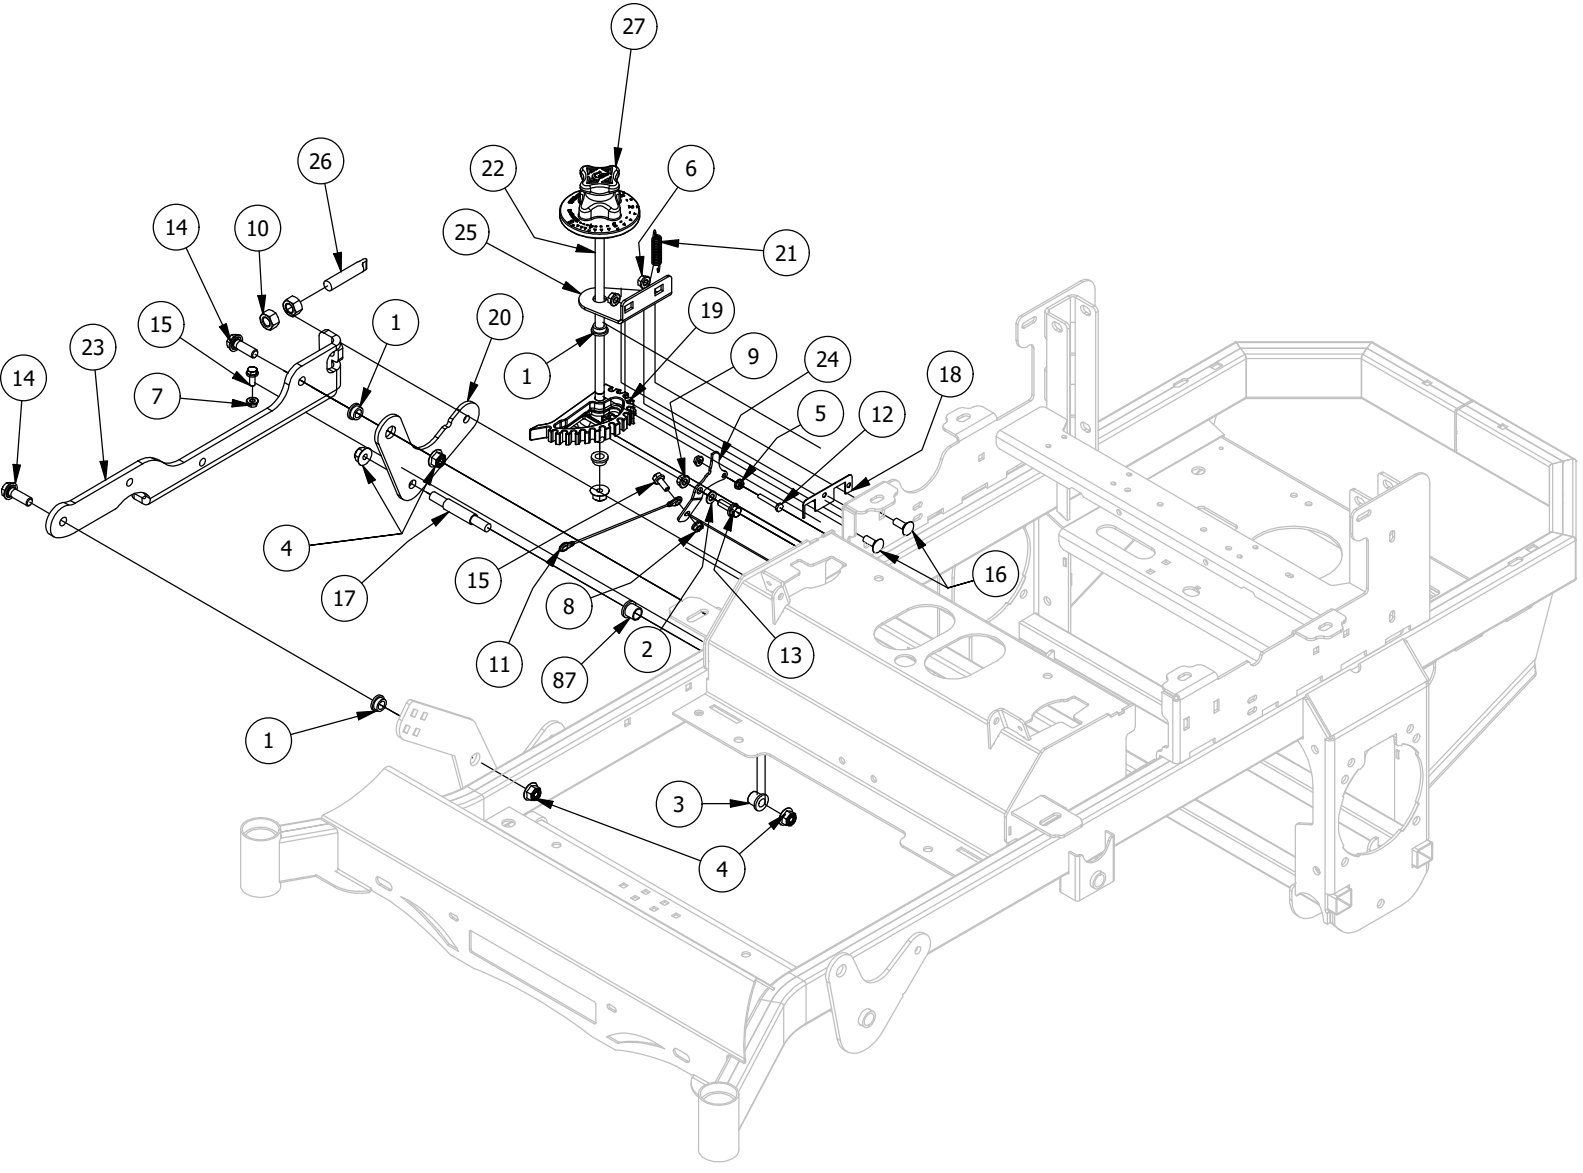

Deck Height Adjuster Assembly

Deck Height Adjuster Assembly			
ITEM	QTY	PART NUMBER	DESCRIPTION
87	1	410-0008-00	5/8" ID X 3/4" OD X 3/4" LENGTH FLANGE BUSHING
1	4	410-0009-00	1/2" ID X 3/4" OD X 3/8" LENGTH FLANGE BUSHING
2	1	410-0011-00	3/8 X 3/4 Bronze Washer
3	1	410-0068-00	.502 ID X .753 OD X .75 OAL X1 FL OD X .125 FL BUSHING
4	5	413-0002-00	1/2-13 NYLON INSERT FLANGE LOCKNUT ZC YELLOW
5	2	413-0012-00	1/4-20 HEX FLANGE NUT W/SERRATIONS ZC YELLOW
6	2	413-0020-00	3/8-16 HEX FLANGE NUT W/SERR ZINC YELLOW
7	1	413-0022-00	5/16-18 HEX FLANGE NUT W/SERR ZINC YELLOW
8	1	413-0027-00	5/16-18 NYLON INSERT FLANGE LOCKNUT ZC YELLOW
9	1	413-0029-00	3/8-16 NYLON INSERT FLANGE L/NUT ZC YELLOW
10	2	413-0048-00	5/8-11 HEX NUT ZINC YELLOW
11	1	414-0037-00	Height Indicator Cable
12	1	418-0029-00	1/4-20 X 1-1/4 HEX C/S GR 2 ZINC
13	1	418-0040-00	3/8-16 X 1 HEX FLANGE BOLT GR 8 ZC YELLOW
14	2	418-0047-00	1/2-13 X 1-1/2 HEX FLANGE BOLT GR 8 ZINC YELLOW
15	2	418-0048-00	5/16-18 X 3/4 HEX FLANGE BOLT GR 8 ZC YELLOW
16	2	418-0053-00	3/8-16 X 1 CARRIAGE BOLT ZINC YELLOW
17	1	418-0276-00	Rear Deck Height Bolt (Machined)
18	1	425-0015-00	RZ Deck Height Indicator Rod Bracket Spacer
19	1	425-0032-00	2022 Deck Height Cam Casting
20	1	431-0009-00	2020 RZ Right Rear Deck Height Control Arm
21	1	434-0003-00	Brake Pedal Release Spring
22	1	437-0003-00	Mower Deck Height Selector Shaft
23	1	439-0698-00	2021 Deck Height Arm Right Link
24	1	439-0711-00	2021 Deck Height Control Shaft Spring Bracket
25	1	439-0712-00	2021 Mower Deck Height Indicator Rod Bracket
26	1	444-0001-00	Mower HEIGHT SELECTOR CAM PIN
27	1	445-0007-00	2021 RZHD,RT,and SRT Deck Height Selector Knob