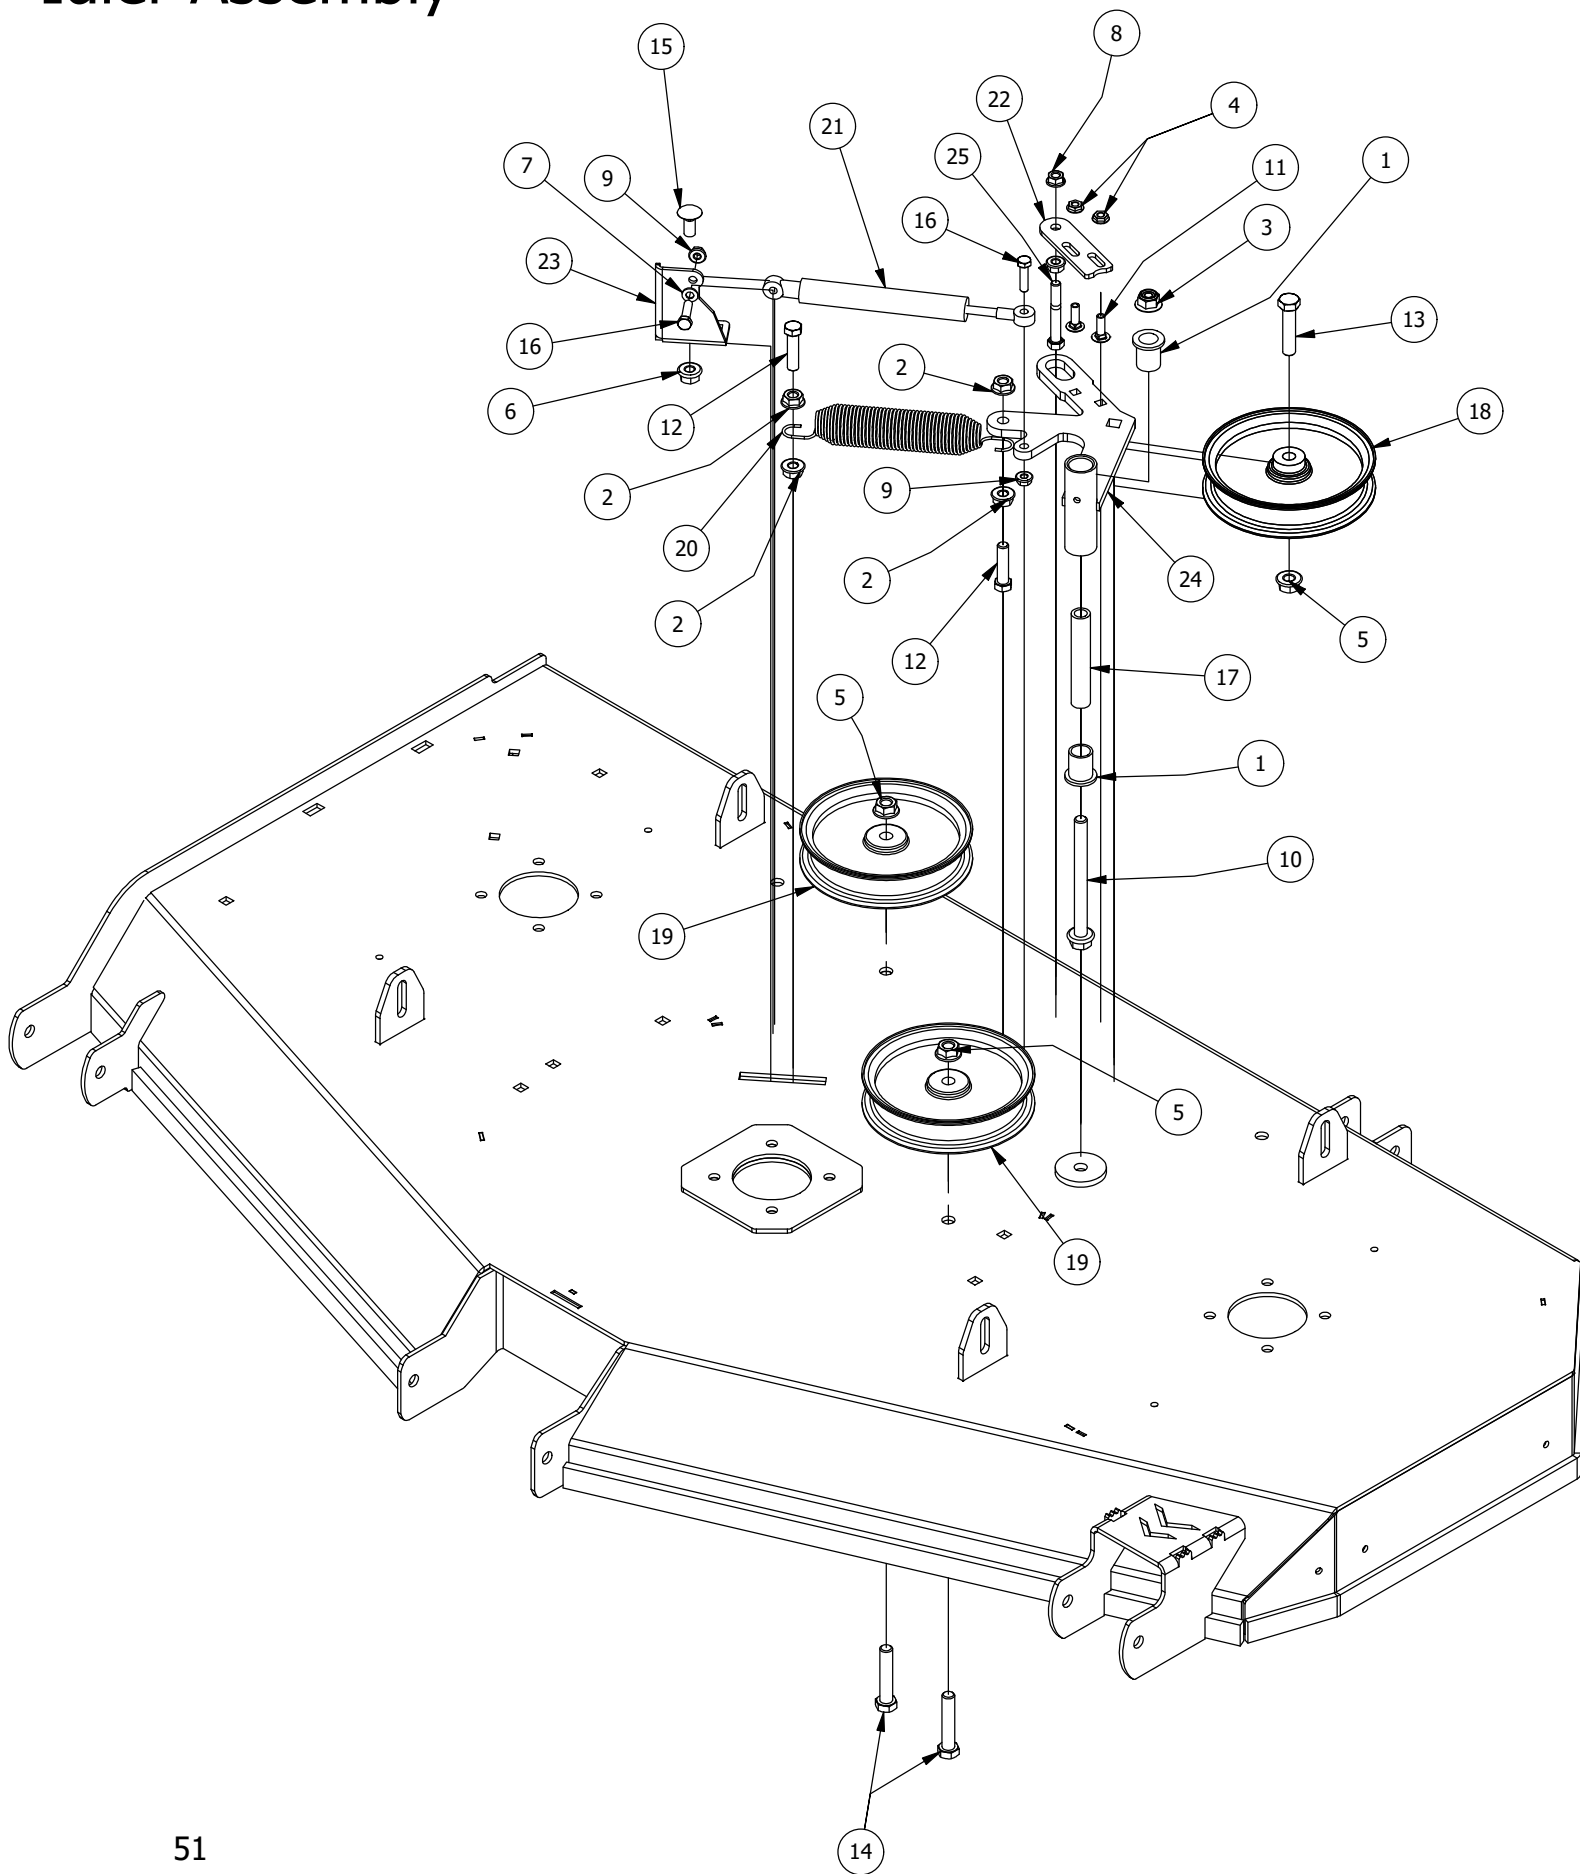

61" Deck Idler Assembly

61" Deck Idler Assembly			
ITEM	QTY	PART NUMBER	DESCRIPTION
1	2	410-0007-00	3/4" ID X 15/16" OD X 1-1/8" LENGTH FLANGE BUSHING
2	4	413-0001-00	7/16-14 HEX FLANGE NUT W/SERR ZINC
3	1	413-0002-00	1/2-13 NYLON INSERT FLANGE LOCKNUT ZC YELLOW
4	2	413-0006-00	5/16-18 HEX FLANGE NUT W/SERR ZINC
5	3	413-0010-00	1/2-13 HEX FLANGE NUT W/SERR ZINC
6	1	413-0011-00	7/16-14 HEX FLANGE NUT W/SERR ZINC YELLOW
7	1	413-0016-00	.312 ID X .625 OD X .062 THK THRUST BEARING OIL-IMPREG BRNZ
8	2	413-0020-00	3/8-16 HEX FLANGE NUT W/SERR ZINC YELLOW
9	2	413-0027-00	5/16-18 NYLON INSERT FLANGE LOCKNUT ZC YELLOW
10	1	418-0009-00	1/2-13 X 5-1/2 HEX FLANGE BOLT GR 8 ZY
11	2	418-0010-00	5/16-18 X 1 CARRIAGE BOLT ZC/YEL
12	2	418-0011-00	7/16-14X 1-3/4 HEX C/S GR5 ZINC Yellow
13	1	418-0012-00	1/2-13 X 2-1/4 HEX C/S GR 5 ZINC
14	2	418-0014-00	1/2-13 X 2-1/2 HEX FLANGE BOLT GR 8 ZC YELLOW
15	1	418-0017-00	7/16-14 X 1 CARRIAGE BOLT ZINC
16	2	418-0109-00	5/16- 18 x 1 1/4 Hex C/S (GR.8) ZC/Yel
17	1	425-0006-00	Mower Inner Idler Spacer
18	2	433-0014-00	6-3/4" Idler Pulley, 7/16" Spacer Assembly
19	2	433-0015-00	6-3/4" Idler Pulley, 15/16" Spacer Assembly
20	1	434-0007-00	2019 Mower Deck Spring
21	1	434-0009-00	Idler Gas Spring
22	1	439-0257-00	Deck Idler Pulley Belt Retainer Brkt
23	1	439-0335-00	Deck Belt Idler Damper Mounting Bracket
24	1	490-0019-00	Mower Deck Idler Pulley Arm Assembly
25	1	618-2078-00	3/8-16 x 2-3/4 Hex C/S GR2 Zinc