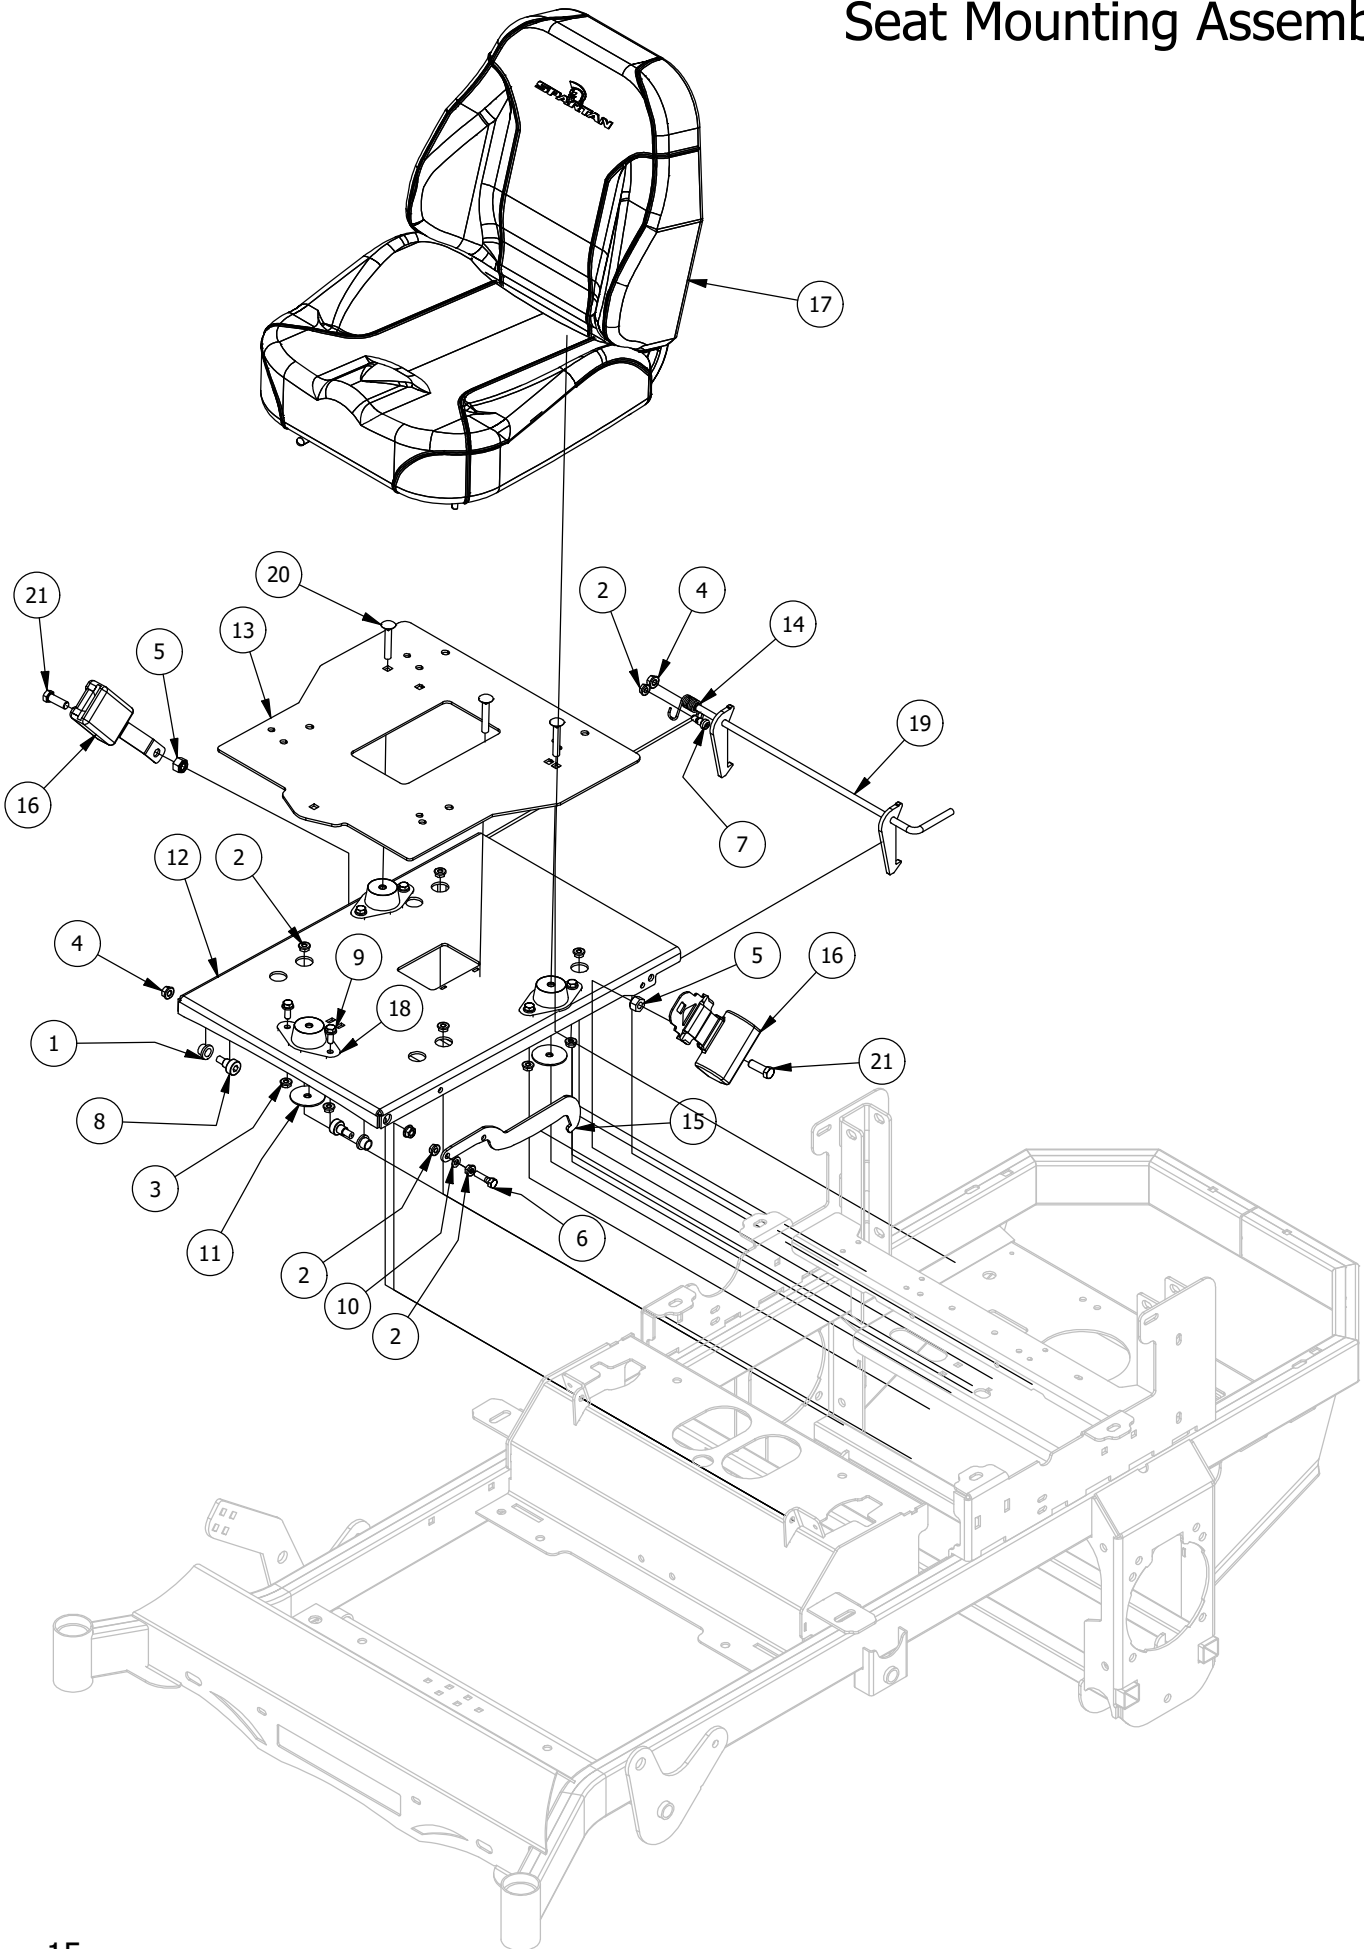

Seat Mounting Assembly

Seat Mounting Assembly			
ITEM	QTY	PART NUMBER	DESCRIPTION
1	2	410-0010-00	1/2" ID X 5/8" OD X 1/2" LENGTH FLANGE BUSHING
2	7	413-0019-00	5/16-18 NYLON INSERT FLANGE L/NUT ZINC
3	6	413-0022-00	5/16-18 HEX FLANGE NUT W/SERR ZINC YELLOW
4	6	413-0029-00	3/8-16 NYLON INSERT FLANGE L/NUT ZC YELLOW
5	2	413-0054-00	7/16-20 Nylon Insert Locknut
6	1	418-0036-00	5/16-18 X 1-1/4 HEX TAP BOLT ZINC GR8
7	1	418-0037-00	3/8 X 3/8 SOCKET SHOULDER BOLT ZC YELLOW
8	2	418-0038-00	1/2 X 1/2 SOCKET SHOULDER BOLT ZC YELLOW
9	6	418-0048-00	5/16-18 X 3/4 HEX FLANGE BOLT GR 8 ZC YELLOW
10	1	419-0016-00	5/16" ID X 5/8" OD X 1/16" THK BRONZE WASHER
11	3	419-0022-00	3/8 X 2" OD FENDER WASHER ZC YELLOW
12	1	426-0232-00	2019 RT/SRT Floating Seat Base Plate
13	1	426-0233-00	2018/2019 Floating Seat Plate (For Parts)
14	1	434-0004-00	Seat Latch Spring
15	1	439-0065-00	Mower Seat Latch Hook
16	1	471-0003-00	Mower Seat Belt
17	1	471-0026-00	2020 RZ-HD Seat
18	3	487-0007-00	Floating Seat Damper-Stiffer
19	1	490-0011-00	Mower Seat Latch Release Assembly
20	3	618-2023-00	3/8"-16 x 2-1/4" Carriage Bolt
21	2	618-2097-00	7/16-20 x 1-1/4 GR8 Hex Cap Screw