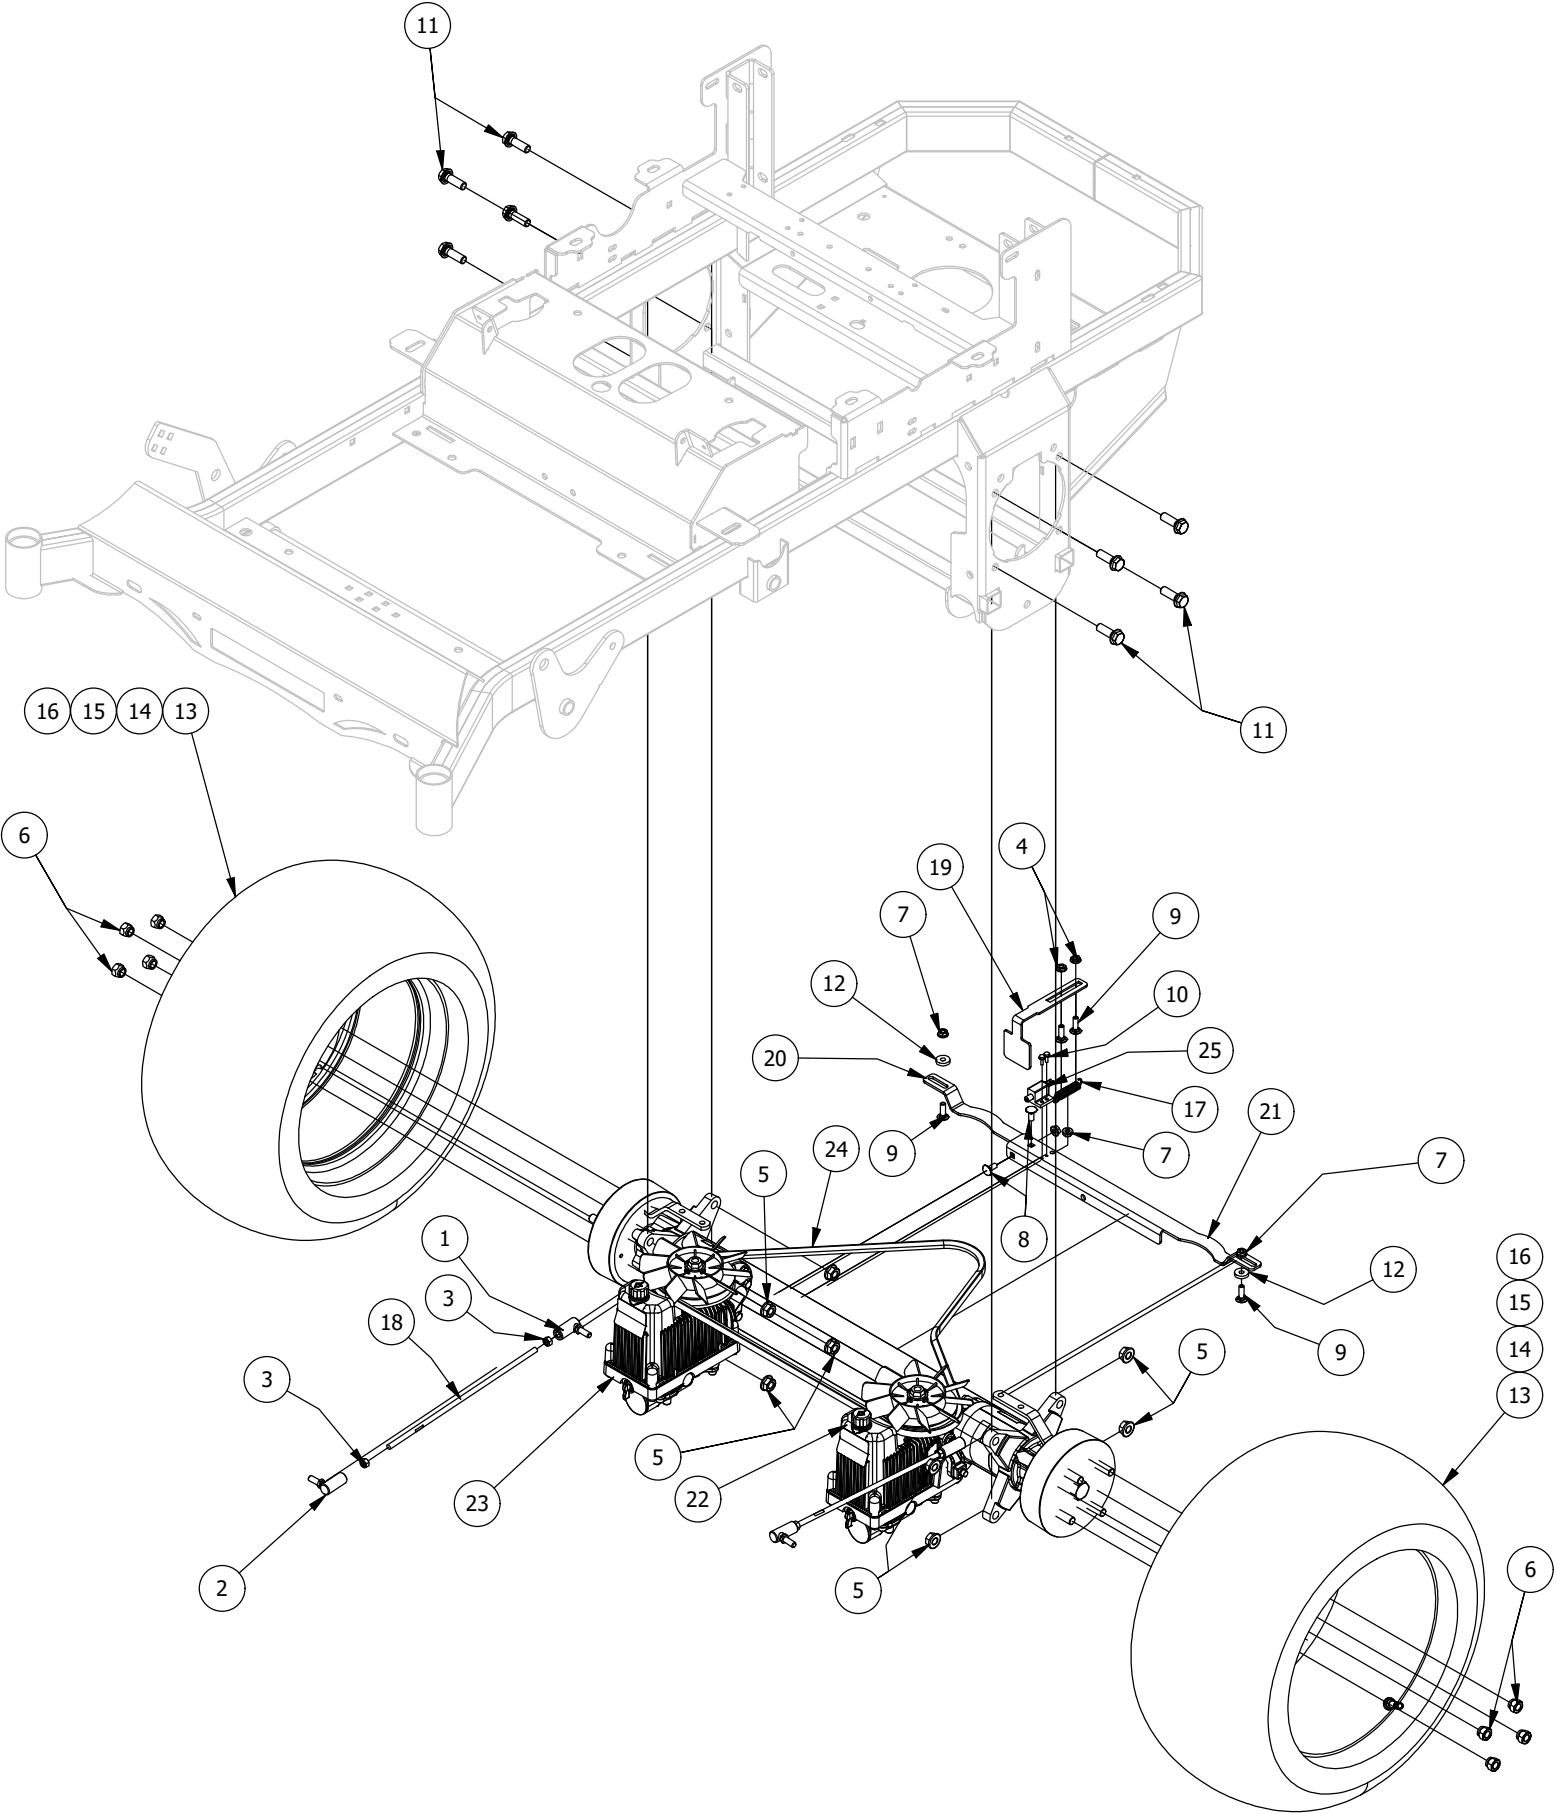

Transmission Assembly

Transmission Assembly			
ITEM	QTY	PART NUMBER	DESCRIPTION
1	2	410-0001-00	Control Arm Rod End, Right
2	2	410-0002-00	Control Arm Rod End, Left
3	4	413-0003-00	5/16 Hex Nut Left hand thread
4	2	413-0006-00	5/16-18 HEX FLANGE NUT W/SERR ZINC
5	8	413-0010-00	1/2-13 HEX FLANGE NUT W/SERR ZINC
6	8	413-0015-00	1/2-20 Lugnut for Aluminum Wheels
7	4	413-0027-00	5/16-18 NYLON INSERT FLANGE LOCKNUT ZC YELLOW
8	2	418-0008-00	5/16-18 X 3/4 CARRIAGE BOLT ZINC
9	4	418-0010-00	5/16-18 X 1 CARRIAGE BOLT ZC/YEL
10	2	418-0032-00	8-32 X 1/2 IND. HWH SLOT TYPE F TCS ZINC
11	8	418-0047-00	1/2-13 X 1-1/2 HEX FLANGE BOLT GR 8 ZINC YELLOW
12	2	419-0006-00	.312 ID X .875 OD X .1875 THK F/W NYLON BLK
13	2	422-0037-00	RZ Rear 22x12-R10 Soft Ride and Wheel Assembly
14	1	422-0039-00	22X12-10 RZ Radial Tire Only
15	2	422-0047-00	RZ Rear 22x10-R10 Soft Ride and 10x7 Wheel Assembly
16	1	422-0048-00	22x10-R10 Soft Ride Tire Only Tuff Torq Only
17	1	434-0003-00	Brake Pedal Release Spring
18	2	435-0002-00	Transmission Drive Arm Rod Standard Transmission
19	1	439-0066-00	Mower Standard Transmission Brake Interlock Bracket
20	1	439-0606-00	Mower Park Brake Bracket Right
21	1	439-0607-00	Mower Park Brake Bracket Left
22	1	450-0009-00	HTE10 Left Side Parker Hydrostatic Transmission For RZ Hub
23	1	450-0010-00	HTE10 Right Side Parker Hydrostatic Transmission For RZ Hub
24	1	461-0004-00	Mower A Pump Belt, A x 68.25" Effective Length
25	1	486-0030-00	NO Plunger Limit Switch