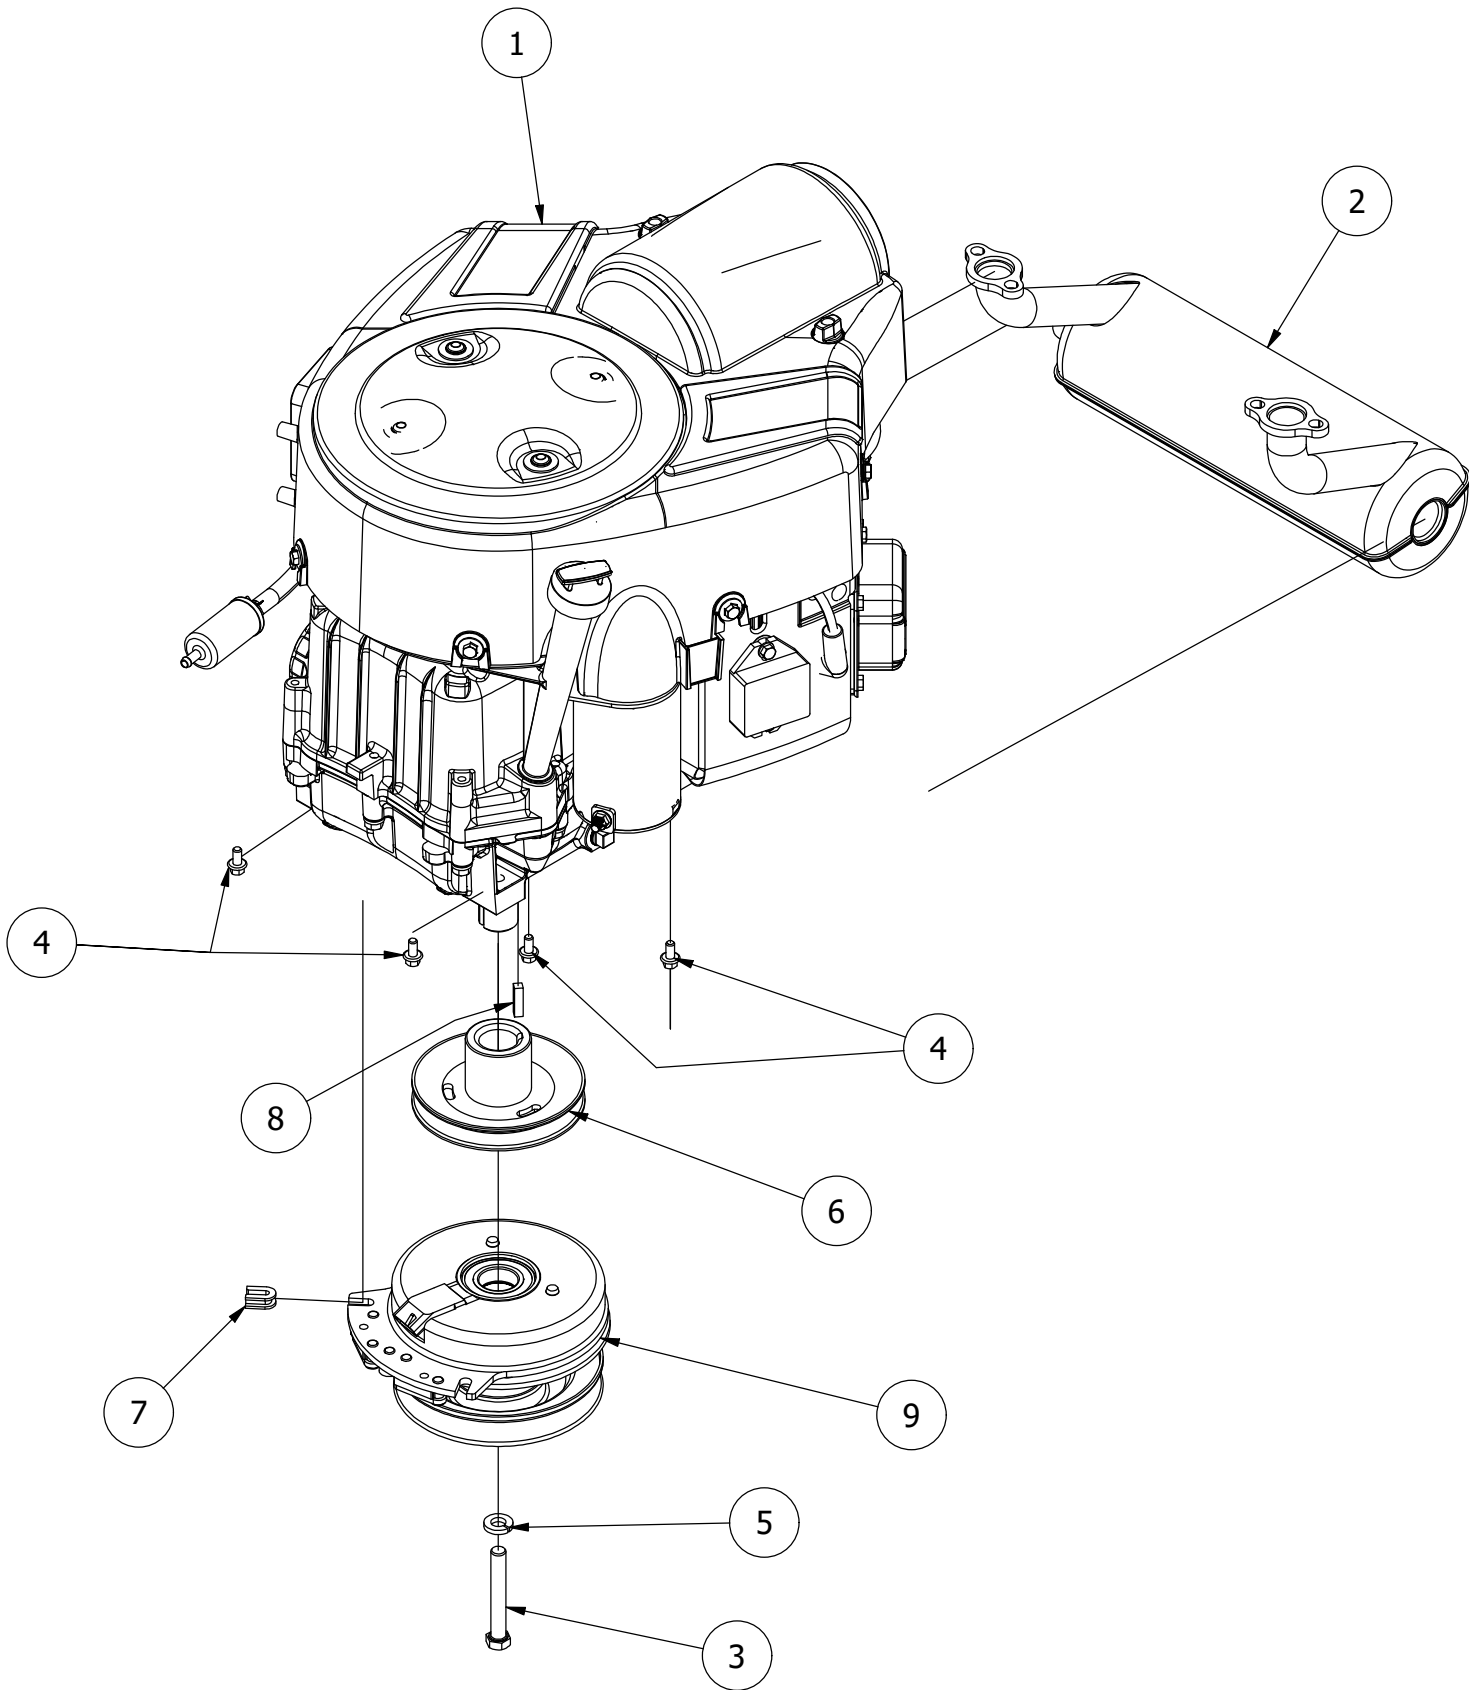

25 HP Briggs Engine Assembly

25 HP Briggs Engine Assembly			
ITEM	QTY	PART NUMBER	DESCRIPTION
1	1	415-0006-00	25HP Briggs for RZ
2	1	415-0052-00	B&S 27 HP&25HP Exhaust
3	1	418-0022-00	7/16-20 X 3 HEX C/S GR 8 ZC YELLOW
4	4	418-0059-00	1/4-20 X 1/2 IND. HWH SLOT F TCS ZINC
5	1	419-0005-00	7/16 SPLIT LOCKWASHER GR 8 ZC YELLOW
6	1	433-0001-00	Mower Hydraulic Pump Drive Pulley, A Belt
7	1	437-0025-00	Mower Rotation Stop Brkt Sleeve
8	1	442-0001-00	1/4 X 1 SQUARE KEY STOCK
9	1	470-0002-00	PTO Clutch