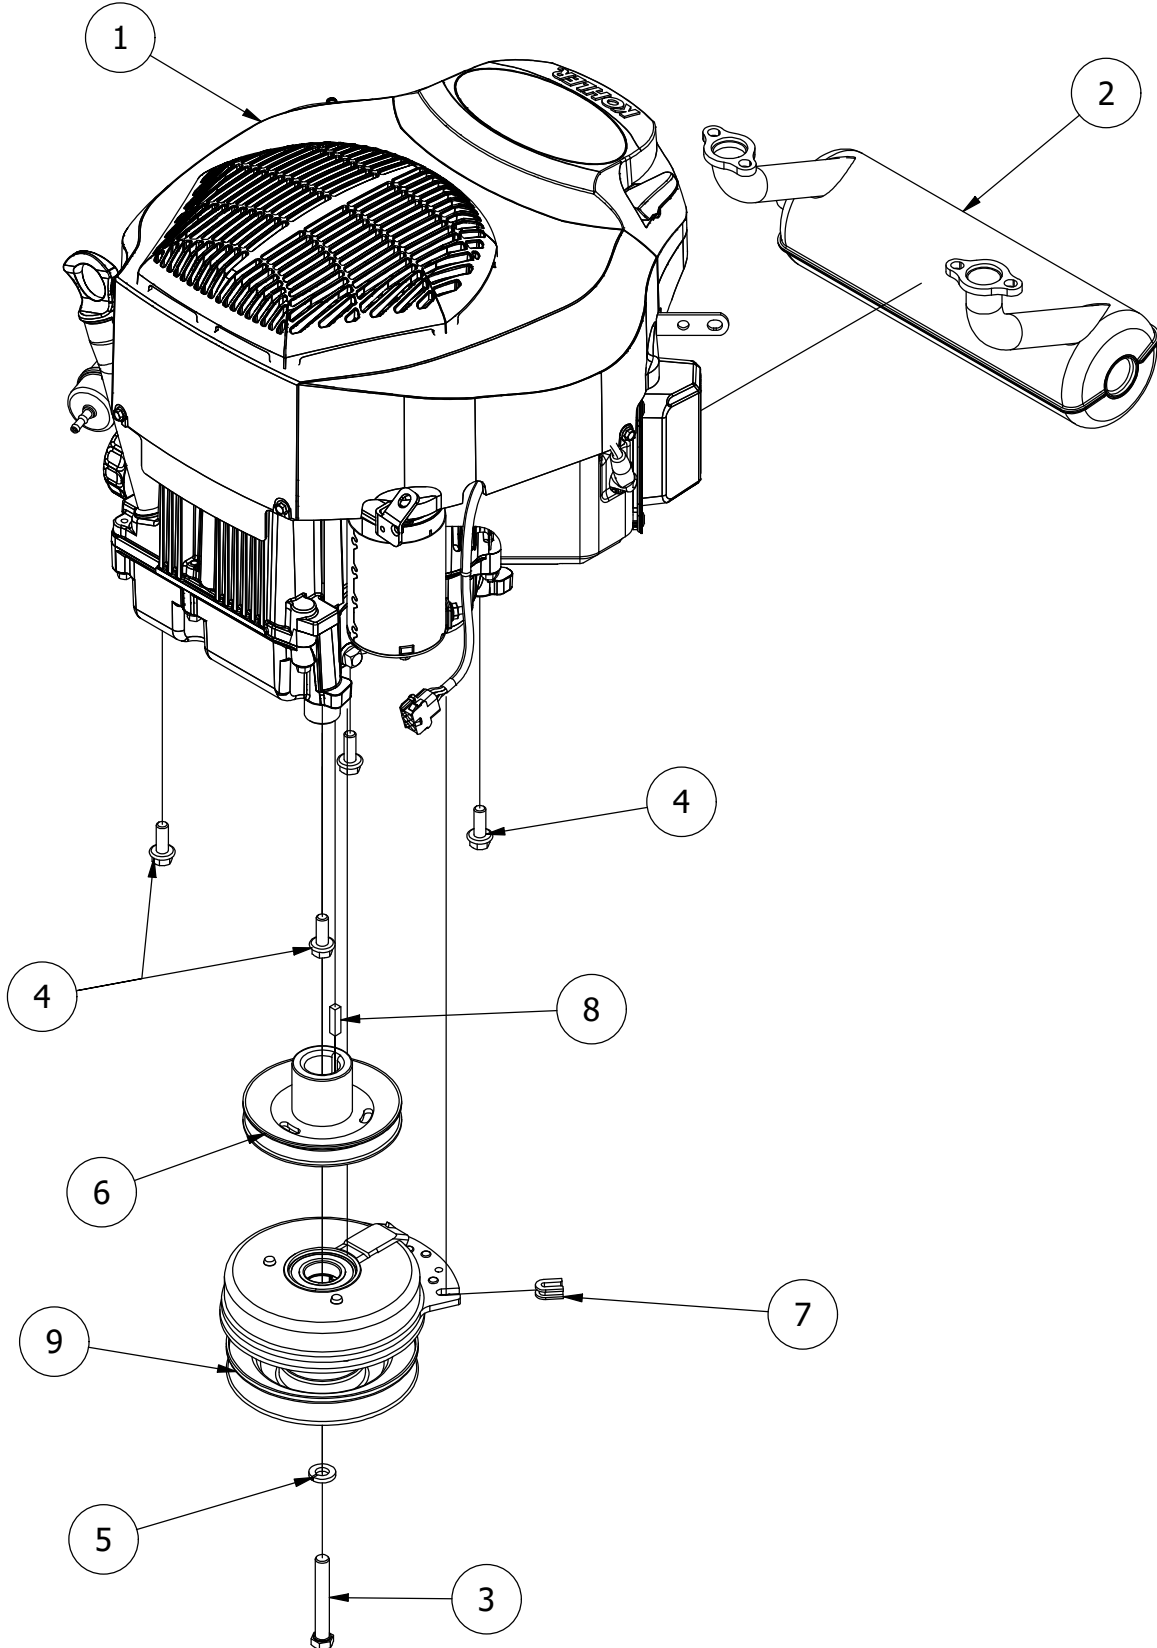

Kohler 26HP 7000 Engine Assembly

Kohler 26HP 7000 Engine Assembly			
ITEM	QTY	PART NUMBER	DESCRIPTION
1	1	415-0018-00	Kohler 7000 26 hp, Manual Choke
2	1	415-0072-00	2019 Exhaust System for Kohler ZT740/KT740
3	1	418-0022-00	7/16-20 X 3 HEX C/S GR 8 ZC YELLOW
4	4	418-0023-00	3/8-16 X 1-1/8 IND HWH W/SERR TRI LOB ZY
5	1	419-0005-00	7/16 SPLIT LOCKWASHER GR 8 ZC YELLOW
6	1	433-0001-00	Mower Hydraulic Pump Drive Pulley, A Belt
7	1	437-0025-00	Mower Rotation Stop Brkt Sleeve
8	1	442-0001-00	1/4 X 1 SQUARE KEY STOCK
9	1	470-0002-00	PTO Clutch