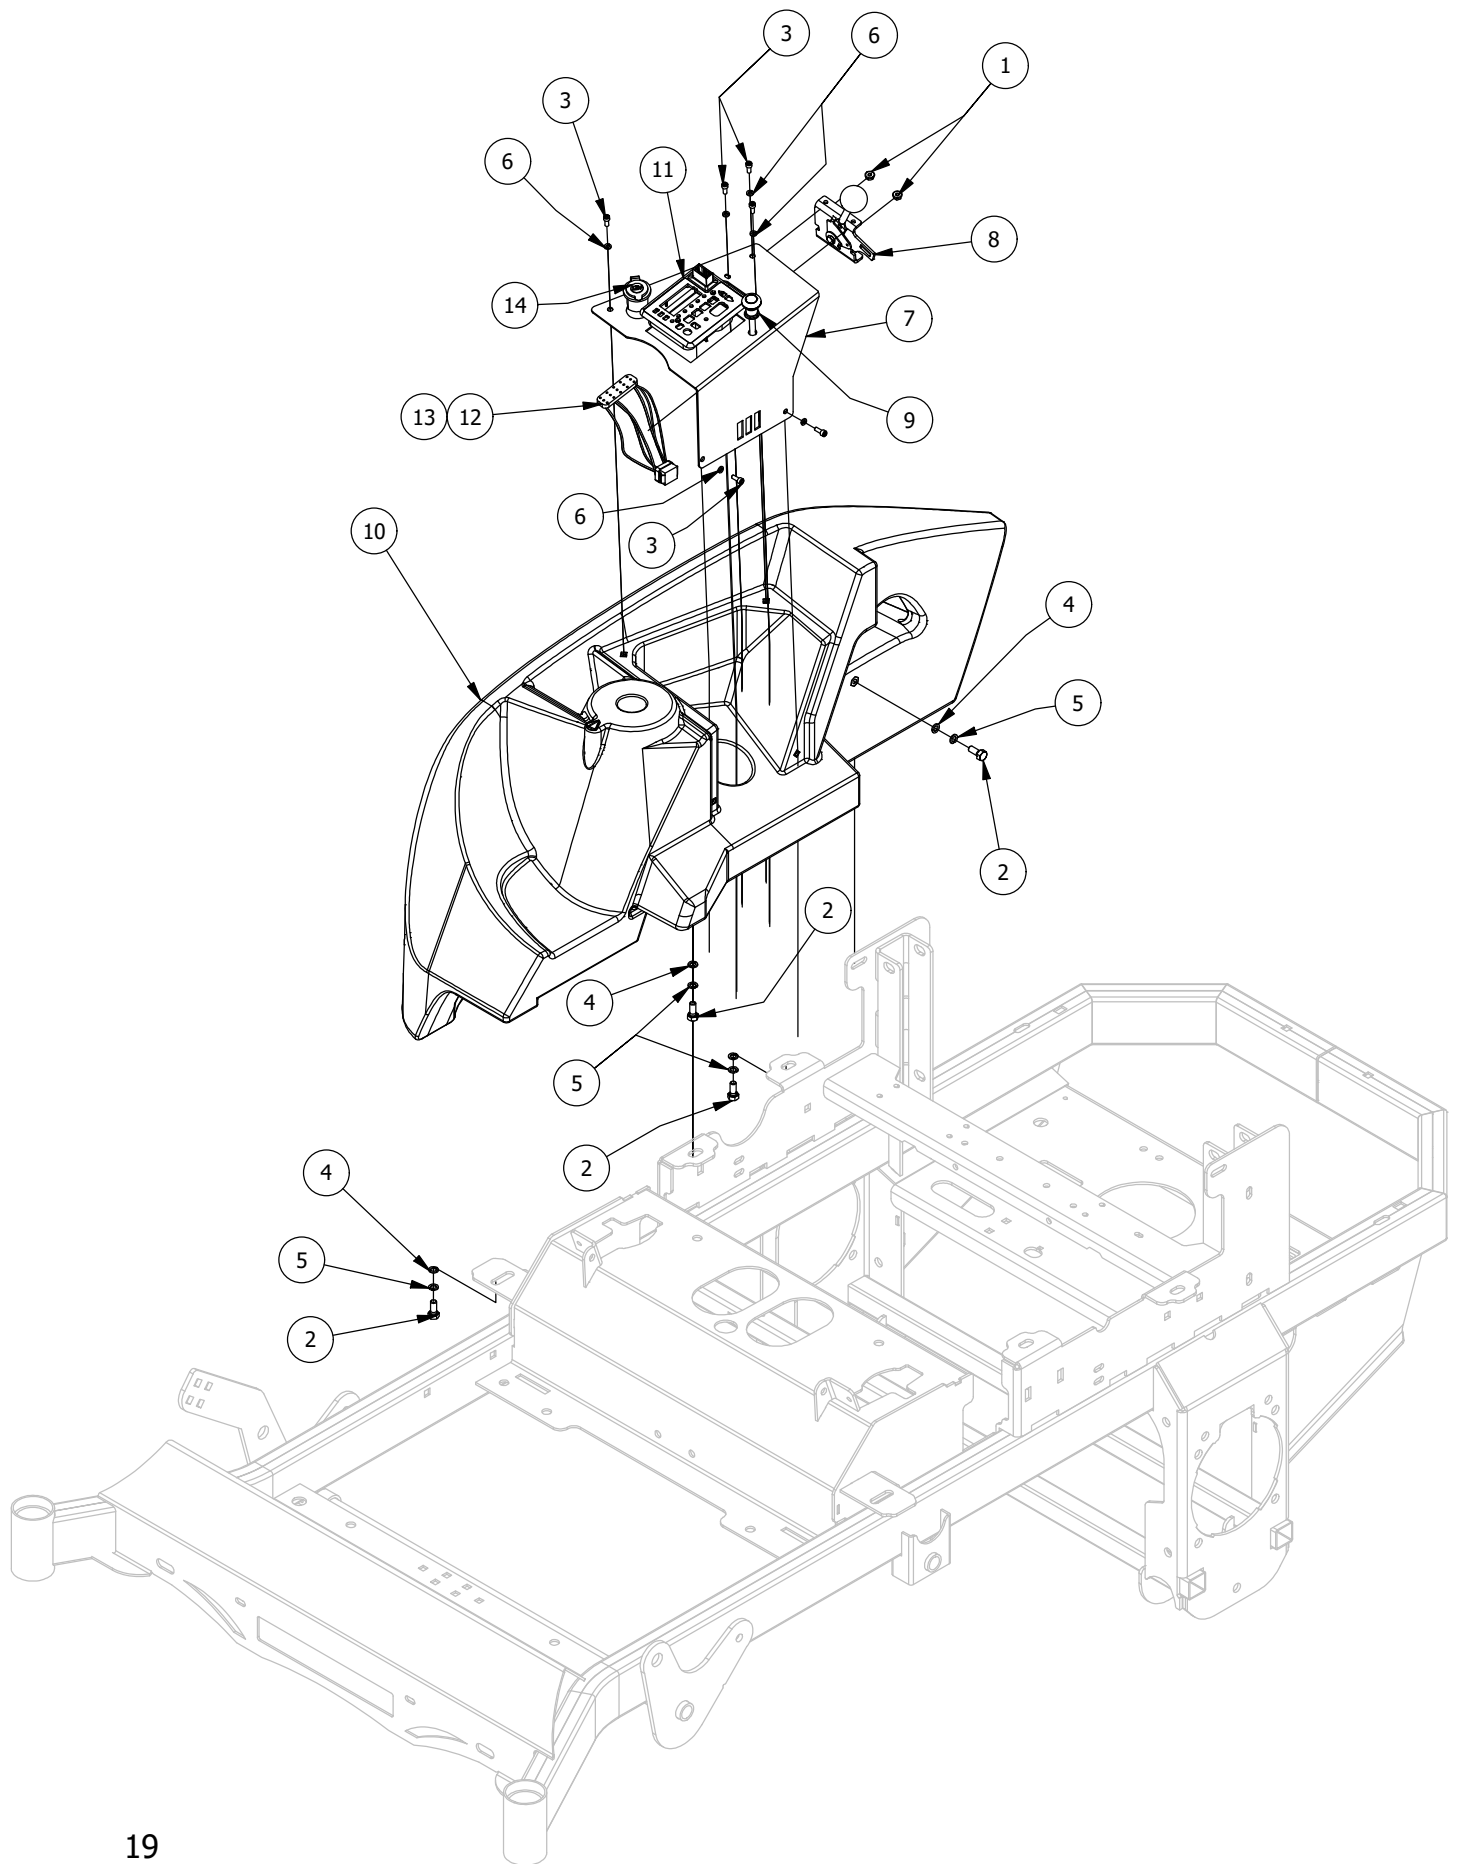

Console Assembly

Console Assembly			
ITEM	QTY	PART NUMBER	DESCRIPTION
1	2	413-0008-00	10-24 NYLON INSERT LOCKNUT 18-8 SS
2	4	418-0054-00	5/16-18 X 3/4 HEX C/S ZINC
3	6	418-0055-00	10-24 X 1/2 SOCKET C/S 18-8 SS
4	4	419-0007-00	5/16 Flat Washer
5	4	419-0009-00	5/16 SPLIT LOCKWASHER ZINC
6	6	419-0011-00	#10 SPLIT LOCKWASHER 18-8 SS
7	1	439-0022-00	Mower Control Panel Bracket
8	1	464-0001-00	Mower Throttle Cable Assembly w / Handle
9	1	464-0002-00	Choke Cable
10	1	467-0002-00	Mower Console
11	1	486-0004-00	Mower Control Console, Carbureted Engine
12	1	486-0011-00	Briggs 25hp/27hp/Kawi FS730 Harness
13	1	486-0013-00	Kohler 7000/Confidant Harness
14	1	677-2075-00	12 Volt Auxiliary Plug