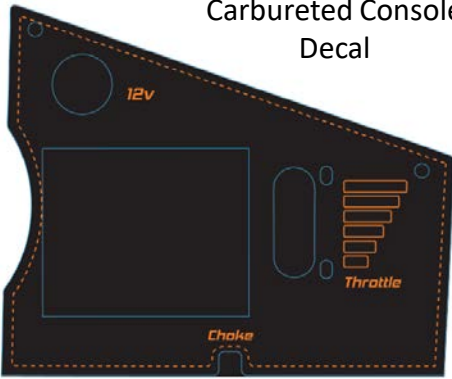

491-0080-00 & 491-0081-00
TankDecals

491-0094-00
Carbureted Console
Decal