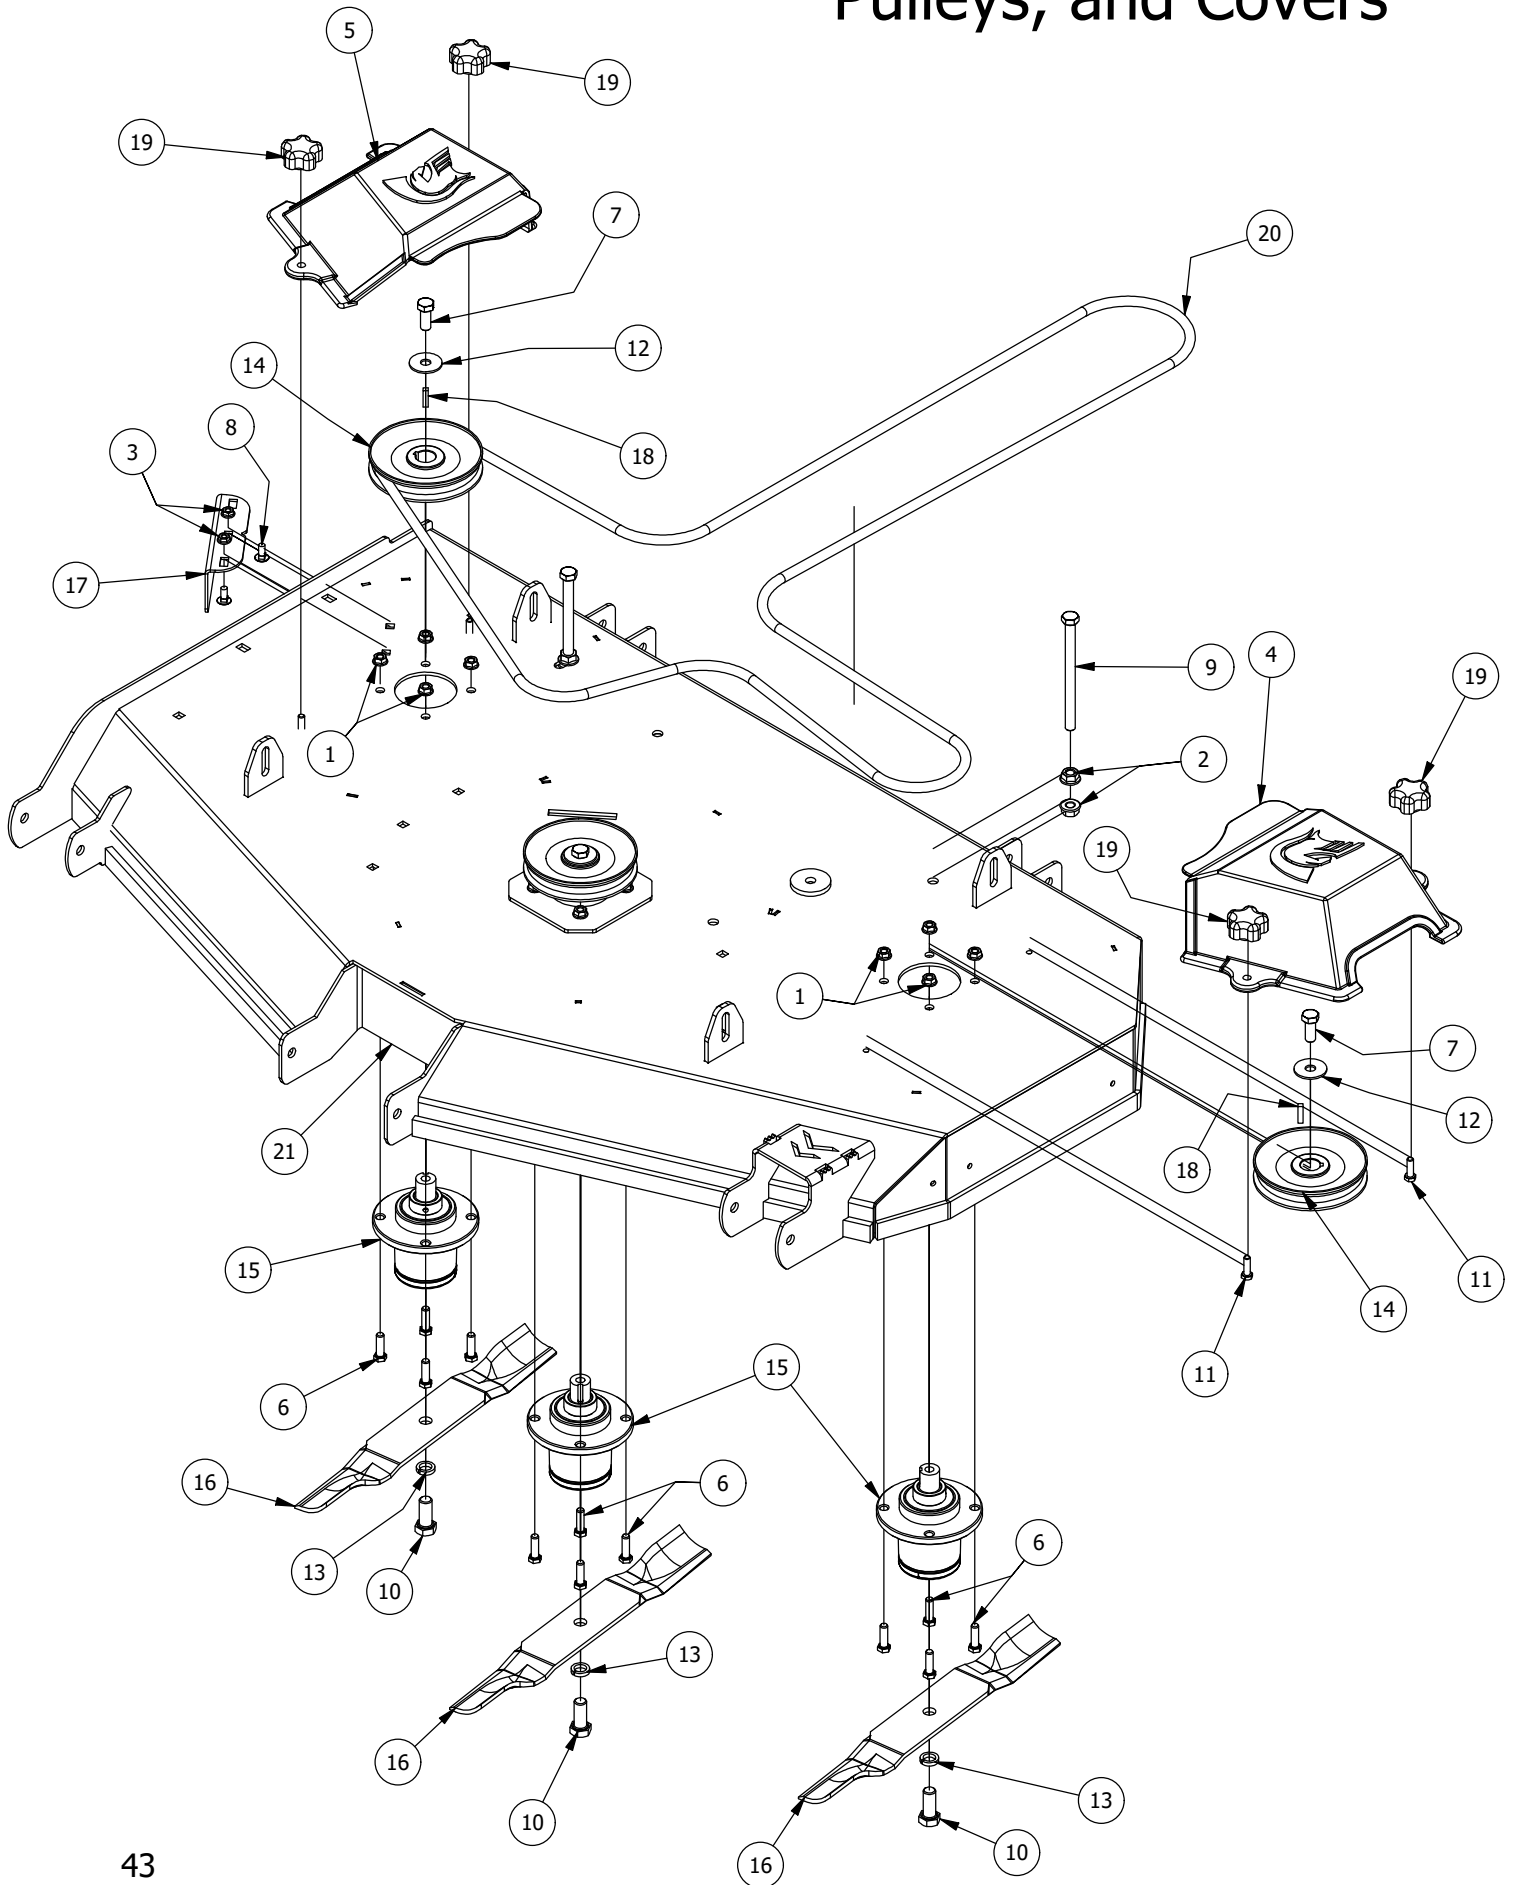

54" Spindles, Blades, Pulleys, and Covers

54" Spindles, Blades, Pulleys, and Covers			
ITEM	QTY	PART NUMBER	DESCRIPTION
1	12	413-0004-00	3/8-16 HEX FLANGE NUT W/SERR ZINC
2	4	413-0005-00	1/2-13 HEX FLANGE NUT W/SERR ZINC YELLOW
3	2	413-0022-00	5/16-18 HEX FLANGE NUT W/SERR ZINC YELLOW
4	1	414-0018-00	48" & 54" Deck Left Pulley Cover
5	1	414-0019-00	48" & 54" Deck Right Pulley Cover
6	12	418-0005-00	3/8-16 x 1-1/4 Hex Bolt GR5
7	3	418-0006-00	1/2-20 X 1-1/4 HEX C/S GR 5 ZINC
8	2	418-0008-00	5/16-18 X 3/4 CARRIAGE BOLT ZINC
9	2	418-0044-00	1/2-13 X 6-1/2 HEX C/S GR 8 ZINC YELLOW
10	3	418-0078-00	5/8-11 X 1-1/2 HEX C/S GR 8 ZC YELLOW
11	4	418-0108-00	5/16 x1 Hex C/S (GR8) ZC/Yel
12	3	419-0001-00	1/2" X 1-5/8 BELLEVILLE CUP WASHER ZINC YELLOW
13	3	419-0004-00	5/8 SPLIT LOCKWASHER ZINC
14	3	433-0004-00	Deck Pulley 54"
15	3	437-0006-00	RZ Mower Deck Spindle Assy
16	3	438-0001-00	54" Mower Deck Blade
17	1	439-0399-00	2020 RT&SRT/RZ 54 Deck Wiper Brkt
18	3	442-0001-00	1/4 X 1 SQUARE KEY STOCK
19	4	445-0005-00	5/16-18 5-LOBE (STAR) FEMALE SOFT TOUCH KNOB (1.90 DIA) BLK
20	1	461-0001-00	54" Mower Deck Belt, HB x 153.5" Effective Length
21	1	490-0064-00	2020 54" RZ Deck Assembly