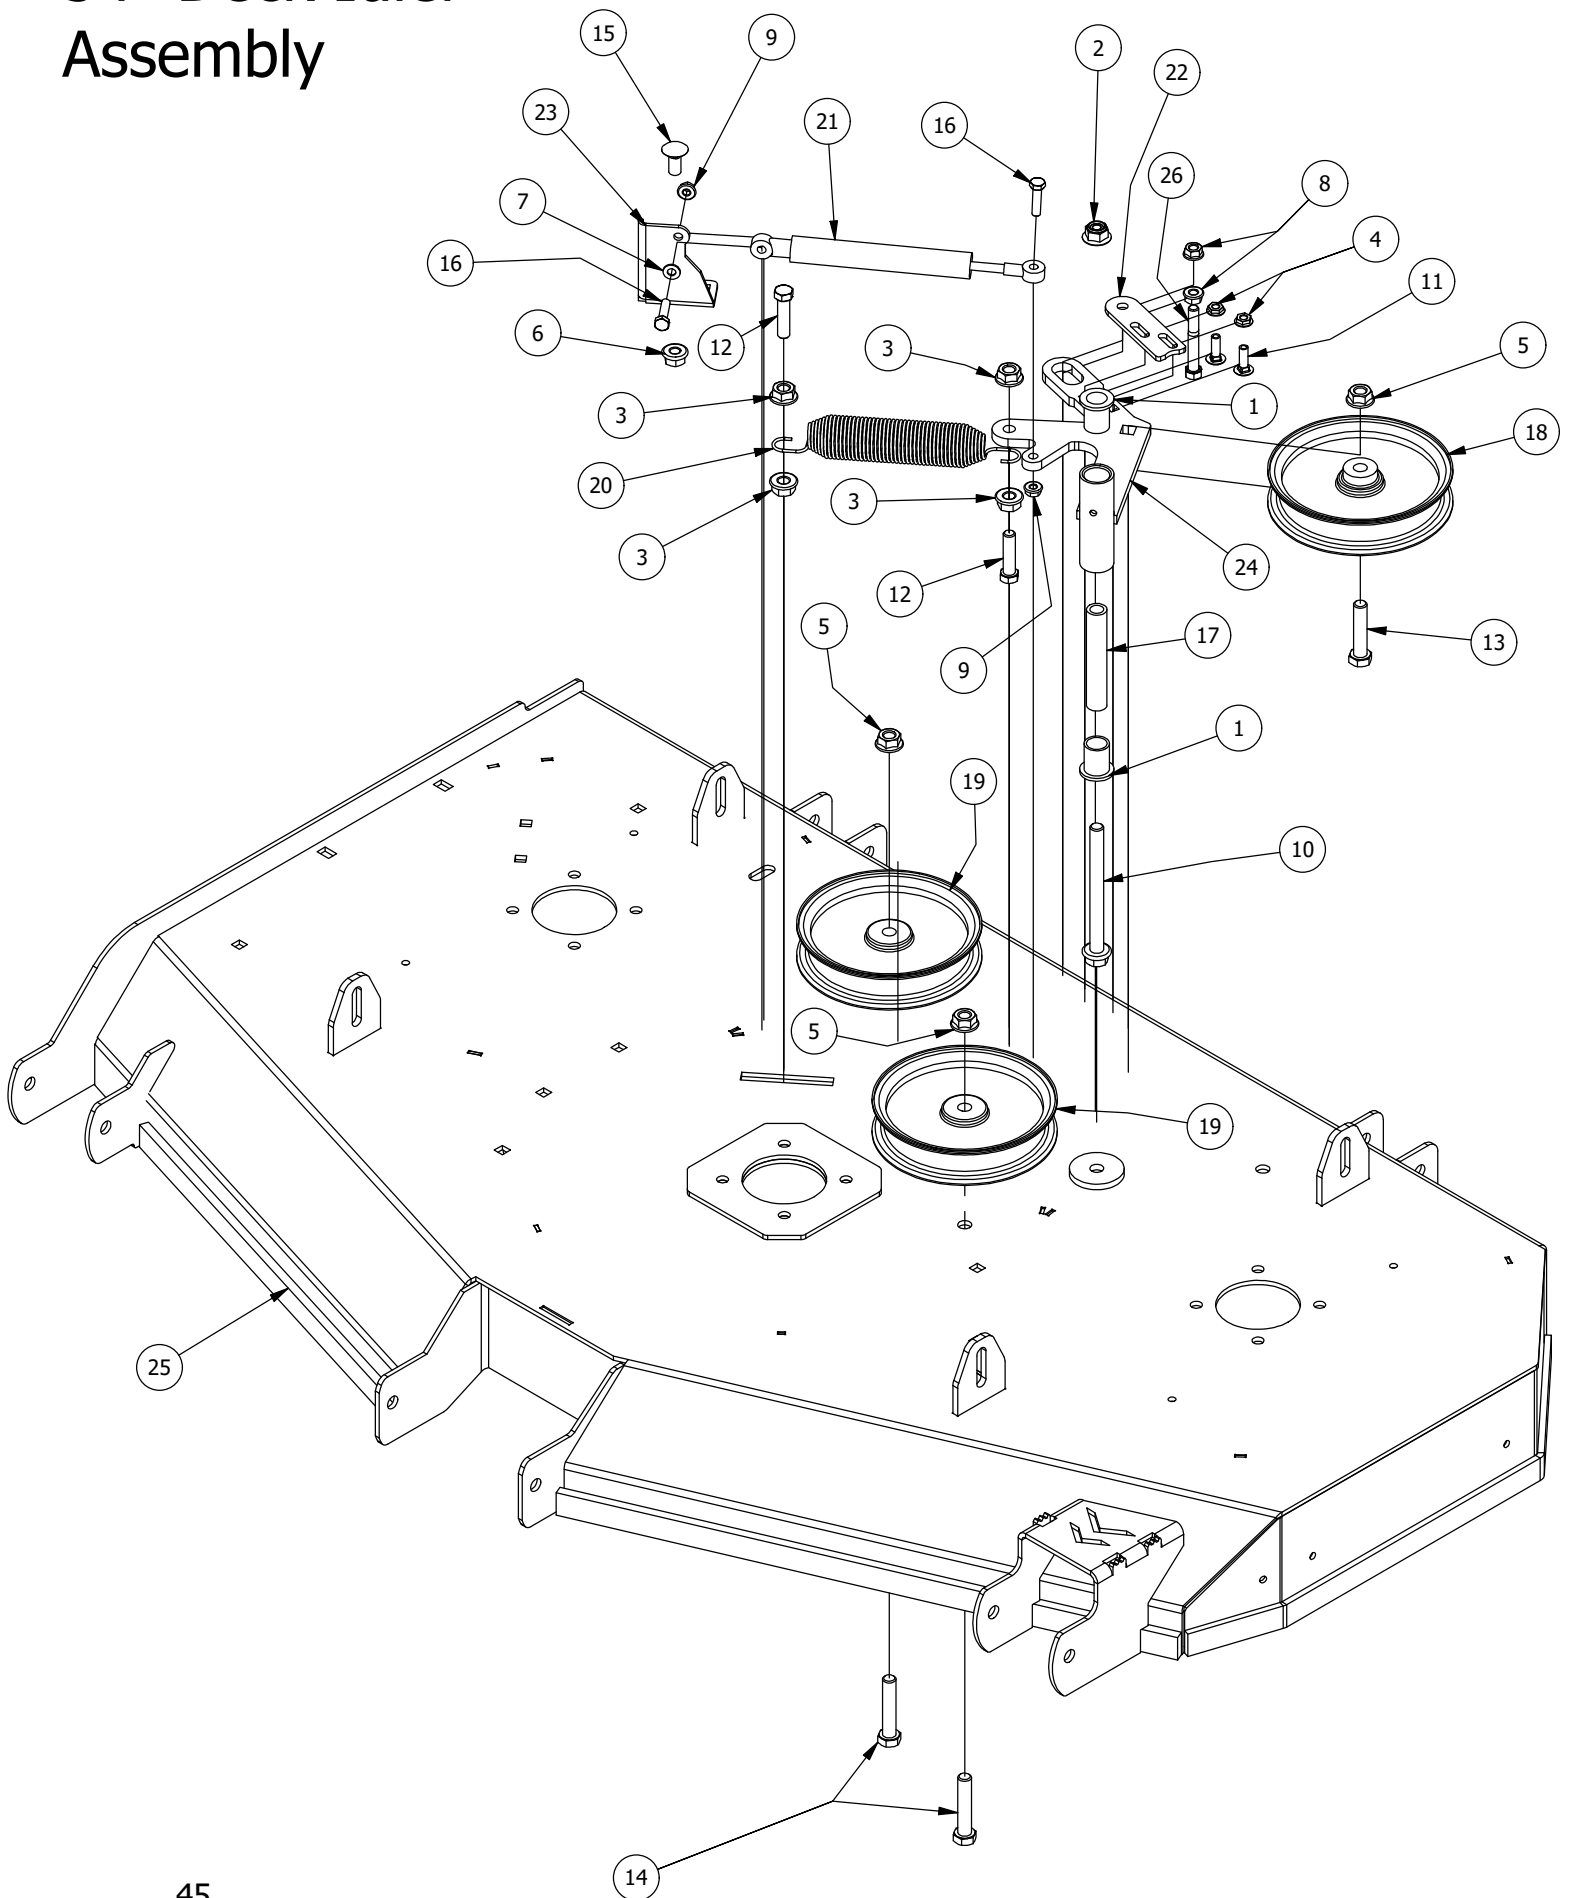

54" Deck Idler Assembly

54" Deck Idler Assembly			
ITEM	QTY	PART NUMBER	DESCRIPTION
1	2	410-0007-00	3/4" ID X 15/16" OD X 1-1/8" LENGTH FLANGE BUSHING
2	1	413-0002-00	1/2-13 NYLON INSERT FLANGE LOCKNUT ZC YELLOW
3	4	413-0005-00	1/2-13 HEX FLANGE NUT W/SERR ZINC YELLOW
4	2	413-0006-00	5/16-18 HEX FLANGE NUT W/SERR ZINC
5	3	413-0010-00	1/2-13 HEX FLANGE NUT W/SERR ZINC
6	1	413-0011-00	7/16-14 HEX FLANGE NUT W/SERR ZINC YELLOW
7	1	413-0016-00	.312 ID X .625 OD X .062 THK THRUST BEARING OIL-IMPREG BRNZ
8	2	413-0020-00	3/8-16 HEX FLANGE NUT W/SERR ZINC YELLOW
9	2	413-0027-00	5/16-18 NYLON INSERT FLANGE LOCKNUT ZC YELLOW
10	1	418-0009-00	1/2-13 X 5-1/2 HEX FLANGE BOLT GR 8 ZY
11	2	418-0010-00	5/16-18 X 1 CARRIAGE BOLT ZC/YEL
12	2	418-0011-00	7/16-14X 1-3/4 HEX C/S GR5 ZINC Yellow
13	1	418-0012-00	1/2-13 X 2-1/4 HEX C/S GR 5 ZINC
14	2	418-0014-00	1/2-13 X 2-1/2 HEX FLANGE BOLT GR 8 ZC YELLOW
15	1	418-0017-00	7/16-14 X 1 CARRIAGE BOLT ZINC
16	2	418-0109-00	5/16- 18 x 1 1/4 Hex C/S (GR.8) ZC/Yel
17	1	425-0006-00	Mower Inner Idler Spacer
18	1	433-0014-00	6-3/4" Idler Pulley, 7/16" Spacer Assembly
19	2	433-0015-00	6-3/4" Idler Pulley, 15/16" Spacer Assembly
20	1	434-0007-00	2019 Mower Deck Spring
21	1	434-0009-00	Idler Gas Spring
22	1	439-0257-00	Deck Idler Pulley Belt Retainer Brkt
23	1	439-0335-00	Deck Belt Idler Damper Mounting Bracket
24	1	490-0019-00	Mower Deck Idler Pulley Arm Assembly
25	1	490-0064-00	2020 54" RZ Deck Assembly
26	1	618-2078-00	3/8-16 x 2-3/4 Hex C/S GR2 Zinc