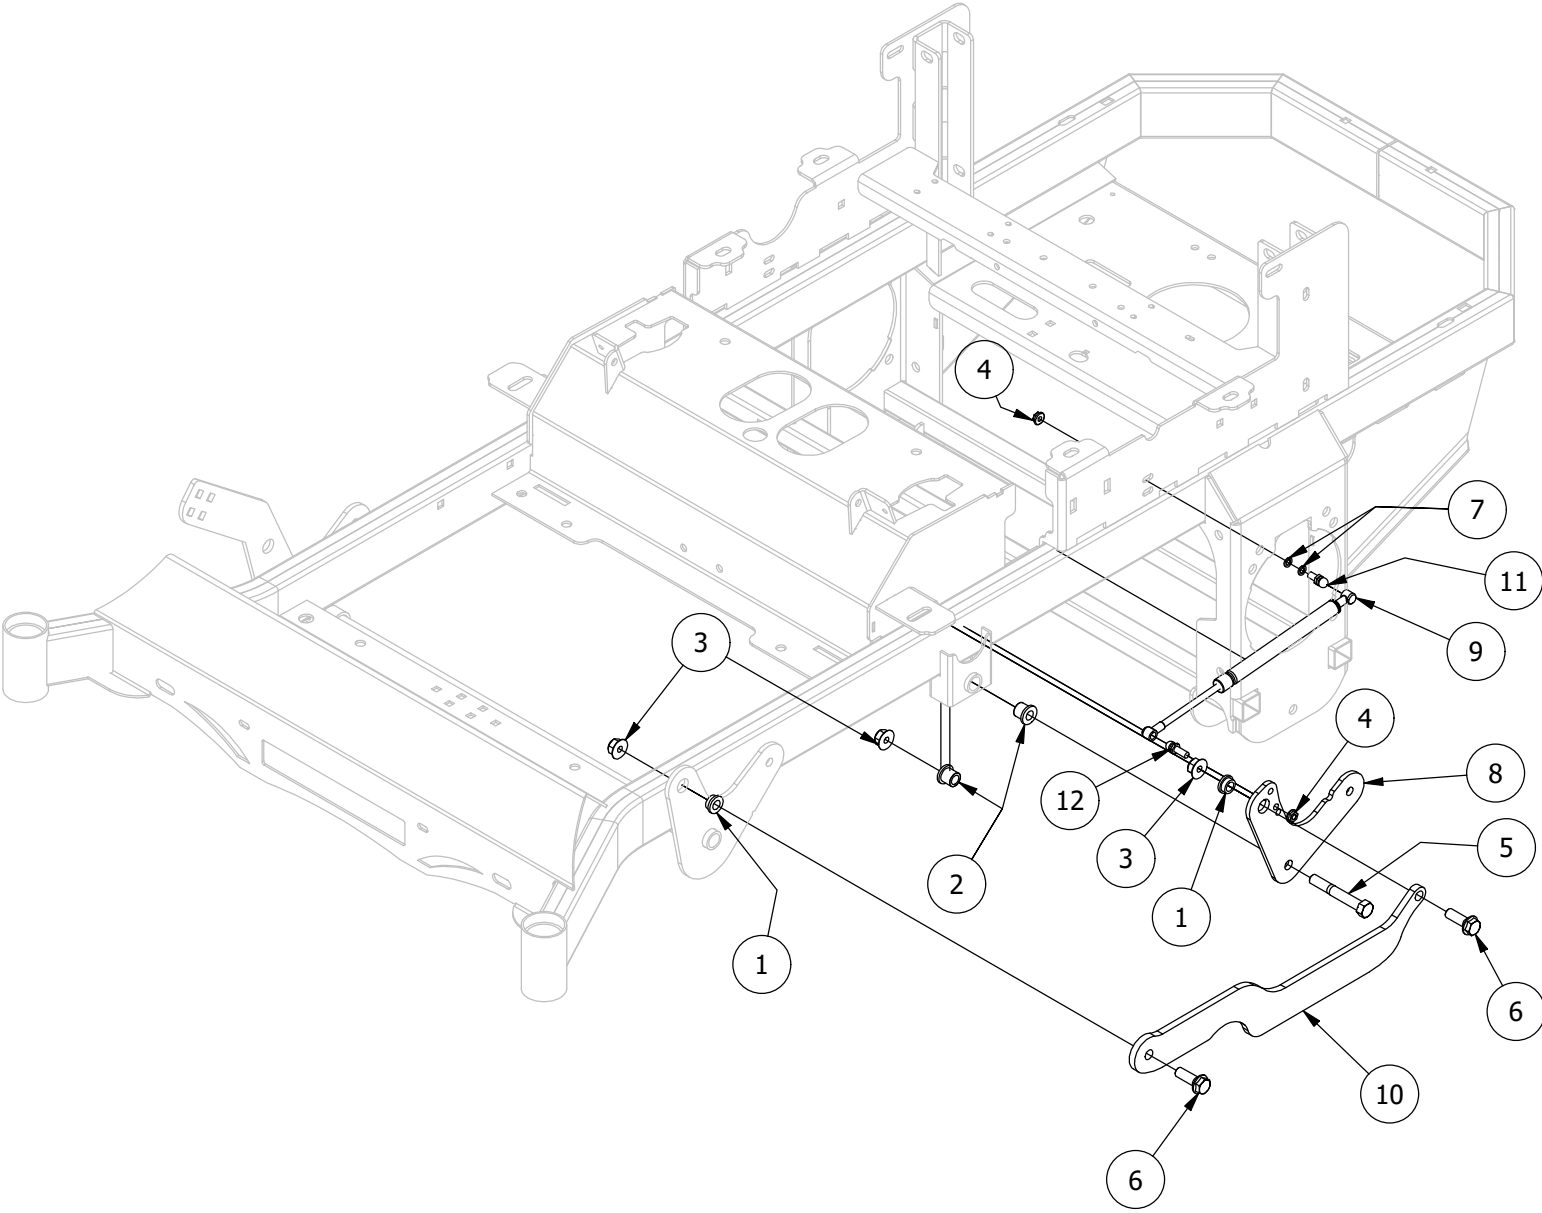

Deck Assist Spring Assembly

Deck Assist Spring Assembly			
ITEM	QTY	PART NUMBER	DESCRIPTION
1	2	410-0009-00	1/2" ID X 3/4" OD X 3/8" LENGTH FLANGE BUSHING
2	2	410-0068-00	.502 ID X .753 OD X .75 OAL X1 FL OD X .125 FL BUSHING
3	3	413-0002-00	1/2-13 NYLON INSERT FLANGE LOCKNUT ZC YELLOW
4	2	413-0006-00	5/16-18 HEX FLANGE NUT W/SERR ZINC
5	1	418-0042-00	1/2-13 X 3-1/2 HEX C/S GR 5 ZINC YELLOW
6	2	418-0047-00	1/2-13 X 1-1/2 HEX FLANGE BOLT GR 8 ZINC YELLOW
7	2	419-0009-00	5/16 SPLIT LOCKWASHER ZINC
8	1	431-0008-00	2020 RZ Left Rear Deck Height Control Arm
9	1	434-0008-00	RZ Deck Assist Gas Spring
10	1	435-0009-00	Mower Deck Height Left Link Arm
11	1	487-0005-00	Control Arm Damper Ball Stud
12	1	487-0008-00	Control Arm Damper Ball Stud 3/4" Thread