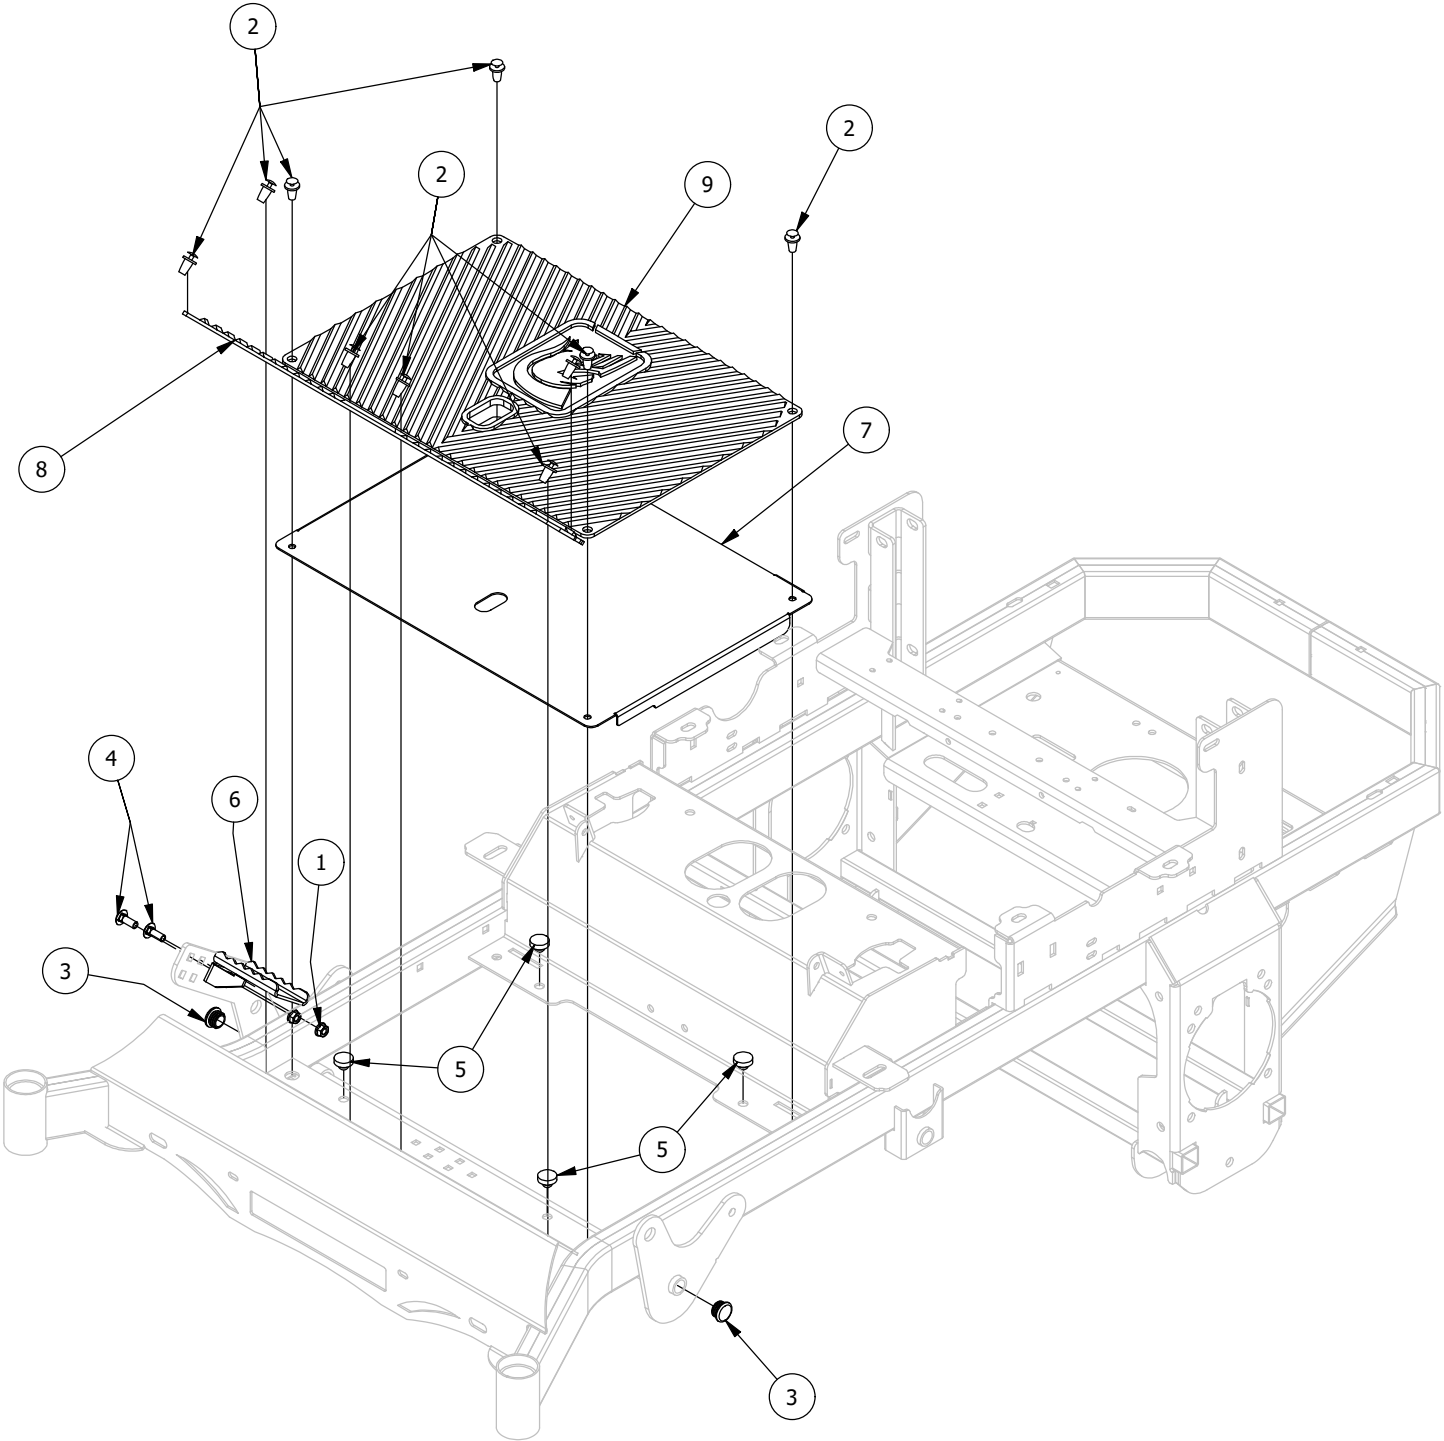

Floorboard and Deck Height Pedal Assembly

Floorboard and Deck Height Pedal Assembly			
ITEM	QTY	PART NUMBER	DESCRIPTION
1	2	413-0020-00	3/8-16 HEX FLANGE NUT W/SERR ZINC YELLOW
2	10	414-0002-00	8MM PUSH TYPE RETAINER NYLON BLACK
3	2	414-0016-00	1" Round Tube Plug
4	2	418-0045-00	3/8-16 X 1 Carriage Bolt Zinc Yellow
5	4	429-0002-00	Push-In Rubber Bumper, Mower Floor
6	1	439-0059-00	Mower Deck Height Foot Pedal
7	1	439-0114-00	Mower Floorboard
8	1	481-0005-00	2017 Mower Rubber Foot Rest Mat
9	1	481-0006-00	2017 Mower Logo Floor Mat