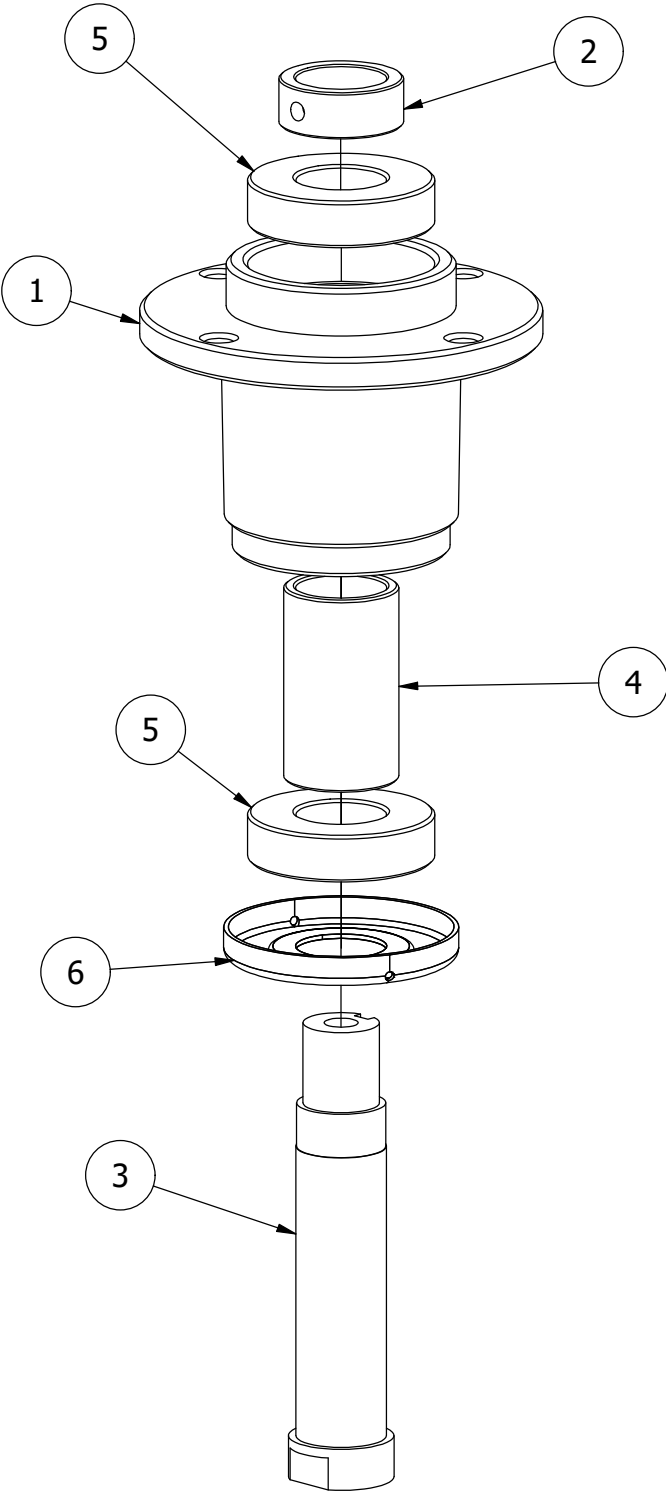

Deck Spindle Assembly

Spindle Assembly			
ITEM	QTY	PART NUMBER	DESCRIPTION
1	1	437-0020-00	RZ Mower Spindle Housing
2	1	437-0021-00	RZ Mower Deck Spindle Set Colar
3	1	437-0023-00	RZ Mower Deck Spindle Shaft
4	1	437-0022-00	RZ Deck Spindle Spacer
5	2	410-0003-00	Spindle Bearing
6	1	437-0014-00	Mower Deck Spindle Dust Cup