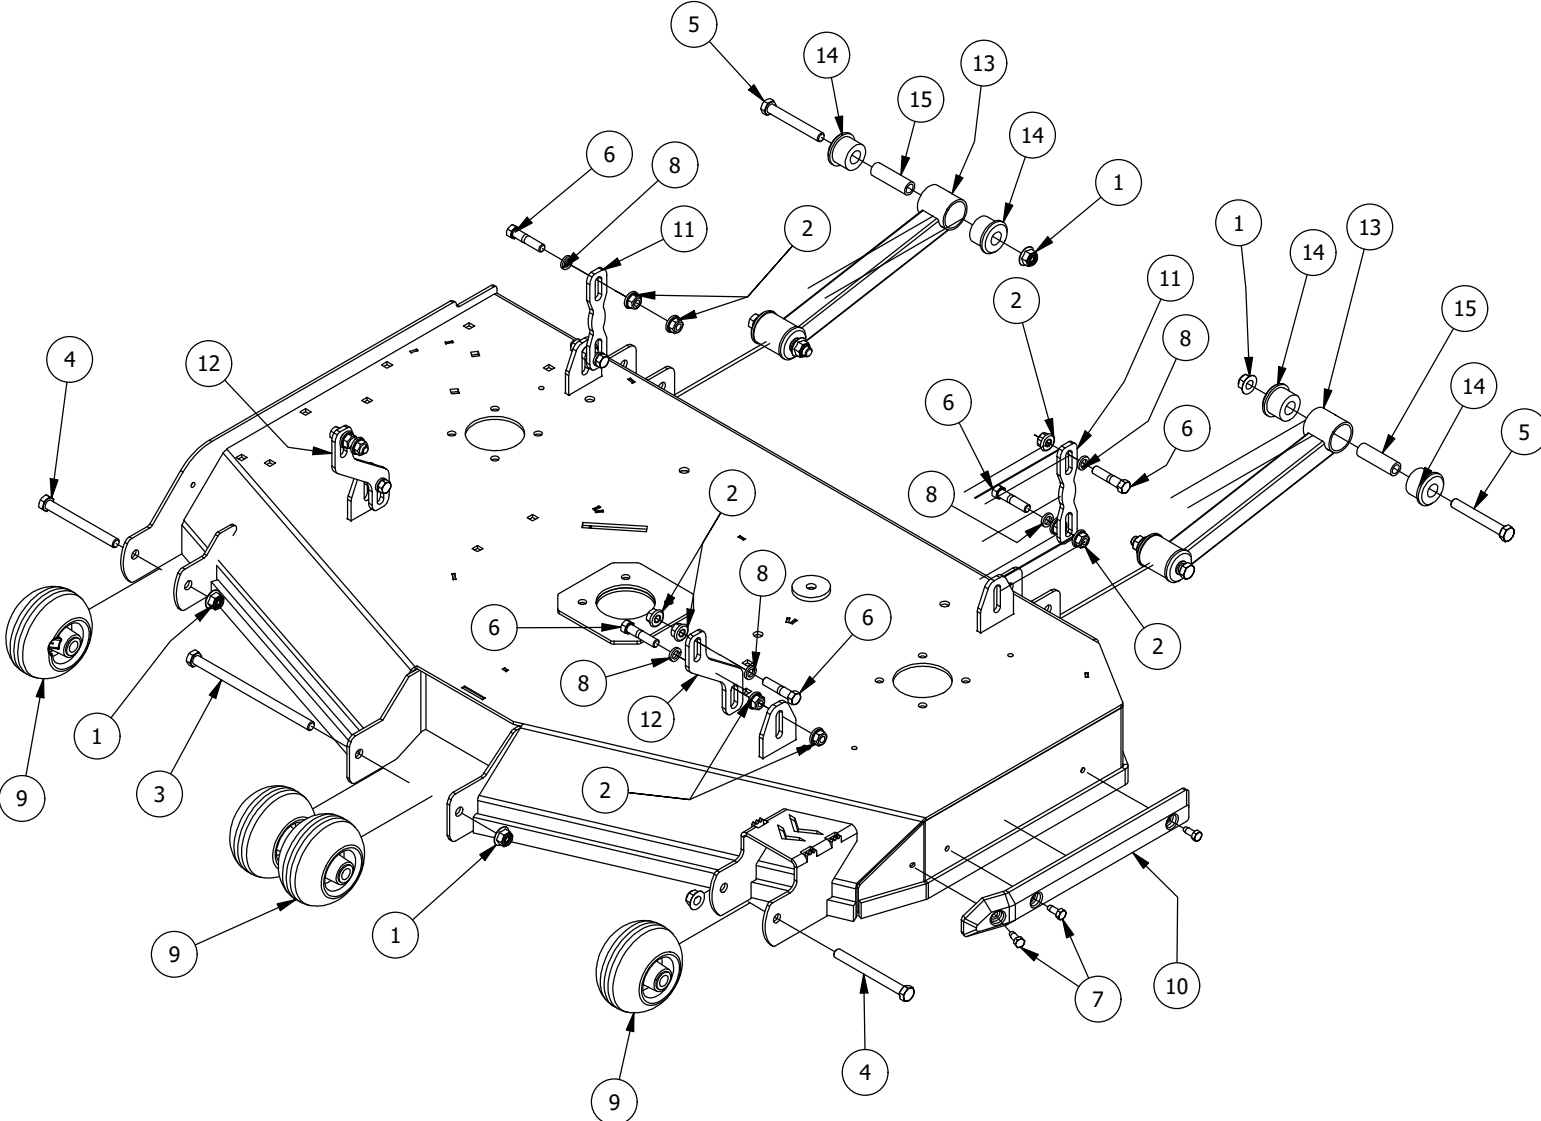

48" Deck Scalping Wheels and Stabilizer

48" Deck Scalping Wheels and Stabilizer			
ITEM	QTY	PART NUMBER	DESCRIPTION
1	7	413-0002-00	1/2-13 NYLON INSERT FLANGE NUT ZINC YELLOW
2	16	413-0011-00	7/16-14 HEX FLANGE NUT W/SERR ZINC YELLOW
3	1	418-0015-00	1/2-13 X 8-1/2 HEX C/S GR 2 ZINC YELLOW
4	2	418-0016-00	1/2-13 X 5 HEX C/S GR 2 ZINC YELLOW
5	4	418-0021-00	1/2-13 X 3-3/4 HEX C/S GR 5 ZINC
6	8	418-0046-00	7/16-14 X 2 HEX C/S GR 5 ZINC YELLOW
7	3	418-0262-00	5/16-18 X 3/4 IND HWH UNSLOT (F) TCS ZC/Y
8	8	419-0010-00	.443 ID X .750 OD X .125 THK NYLON BLACK
9	4	422-0001-00	Anti-Scalp Wheel
10	1	429-0001-00	Mower Nylon Deck Guard
11	2	435-0013-00	RZ Mower Deck Actuator Connecting Link
12	2	435-0017-00	RZ Mower 48" Front Height Arm Connecting Link
13	2	490-0047-00	RZ Mower Deck Stabilizer Assembly
14	8	732-2000-00	Large MTV A-Arm Bushing
15	4	732-2001-00	Large MTV A-Arm Bushing Sleeve