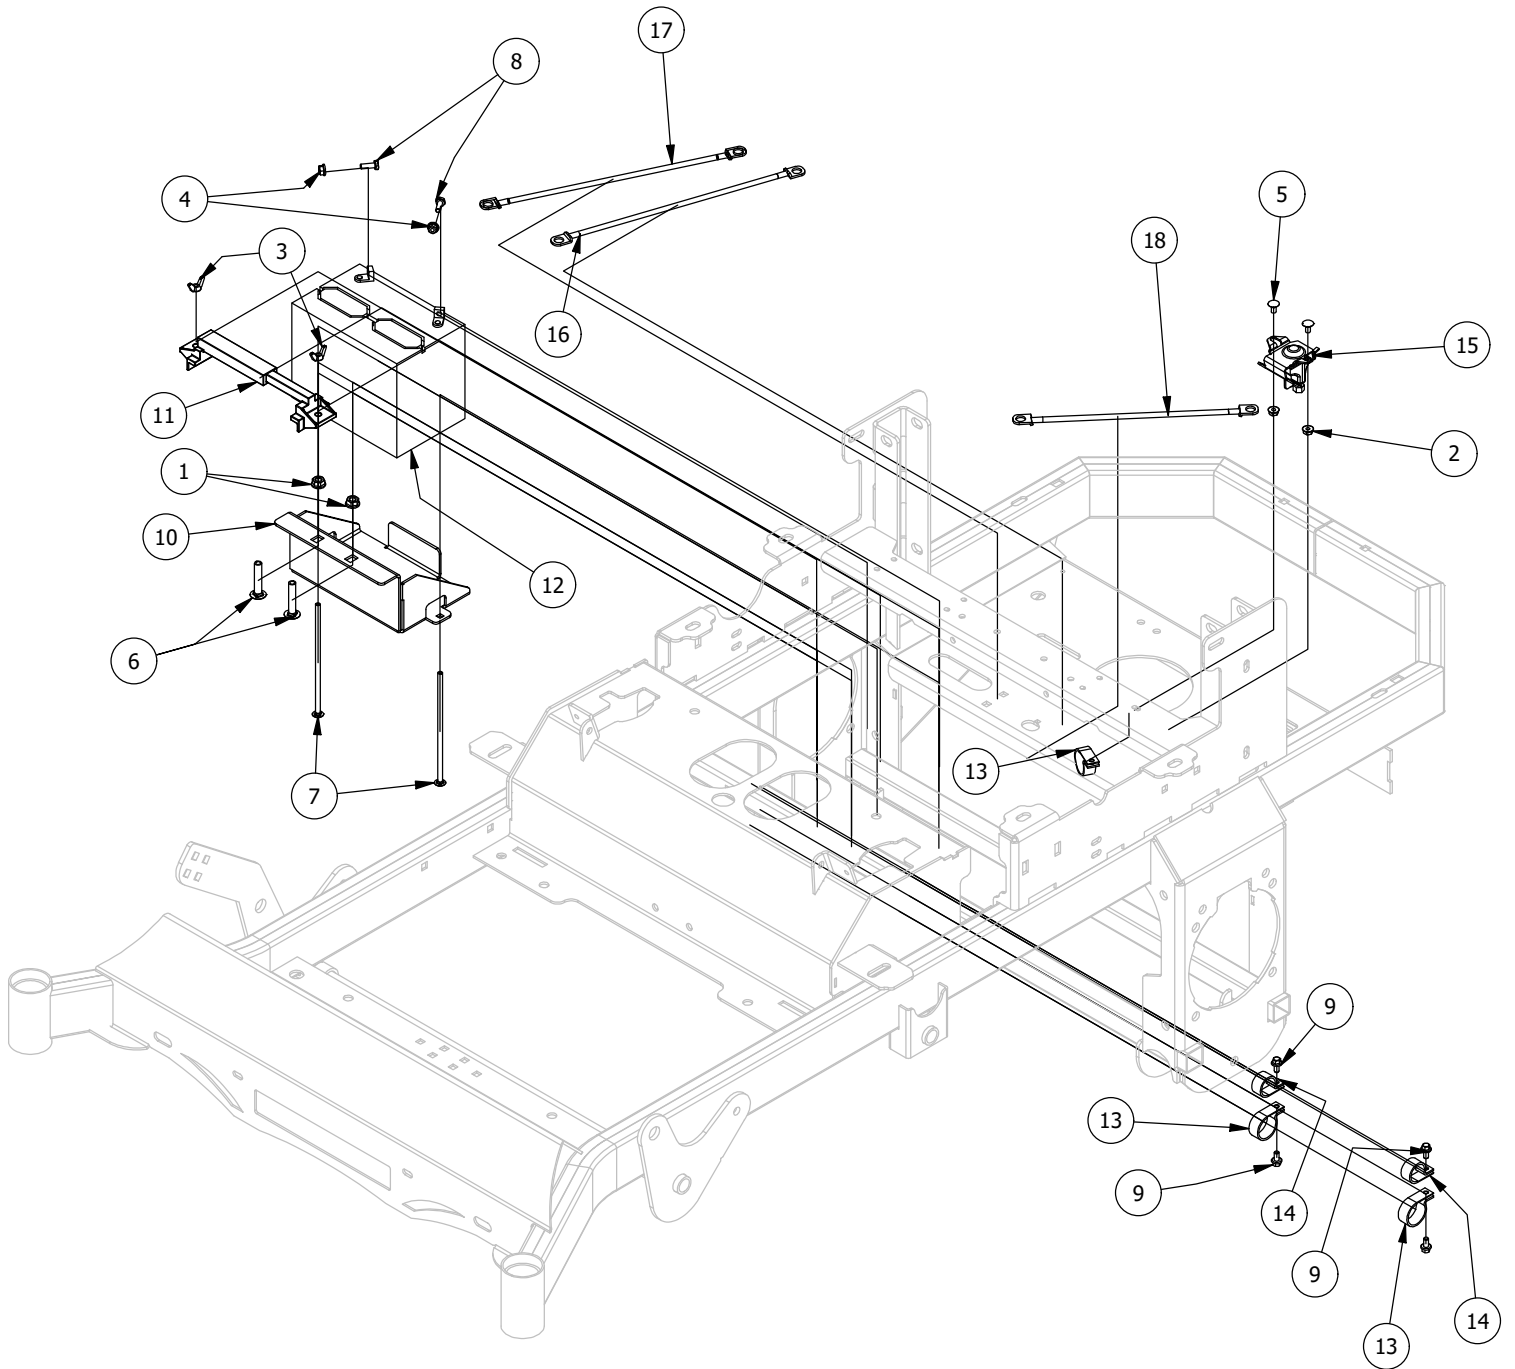

Battery Assembly

Battery Assembly			
ITEM	QTY	PART NUMBER	DESCRIPTION
1	2	413-0020-00	3/8-16 HEX FLANGE NUT W/SERR ZINC YELLOW
2	2	413-0023-00	1/4-20 HEX FLANGE NUT W/SERR ZINC
3	2	413-0025-00	1/4-20 WING NUT ZINC
4	2	413-0026-00	1/4-20 NYLON INSERT FLANGE L/NUT ZINC
5	2	418-0031-00	1/4-20 X 1/2 CARRIAGE BOLT ZC YELLOW
6	2	418-0033-00	3/8-16 X 2 CARRIAGE BOLT ZINC
7	2	418-0034-00	1/4-20 X 7 CARRIAGE BOLT ZINC
8	2	418-0035-00	1/4-20 X 3/4 HEX C/S GR 2 ZINC
9	4	418-0059-00	1/4-20 X 1/2 IND. HWH SLOT F TCS ZINC
10	1	439-0008-00	Mower Battery Box
11	1	443-0001-00	Battery Hold Down
12	1	468-1004-00	12-V Mower Starter Battery
13	3	472-0001-00	1-1/4" CUSHIONED LOOP CLAMP BLACK
14	2	472-0002-00	1/2" CUSHIONED LOOP CLAMP
15	1	486-0006-00	Heavy Duty Start Solenoid
16	1	486-0016-00	Mower Positive Battery Cable 25" long
17	1	486-0017-00	Mower Negative Battery Cable 28" long
18	1	486-0018-00	Mower Start Wire, 12