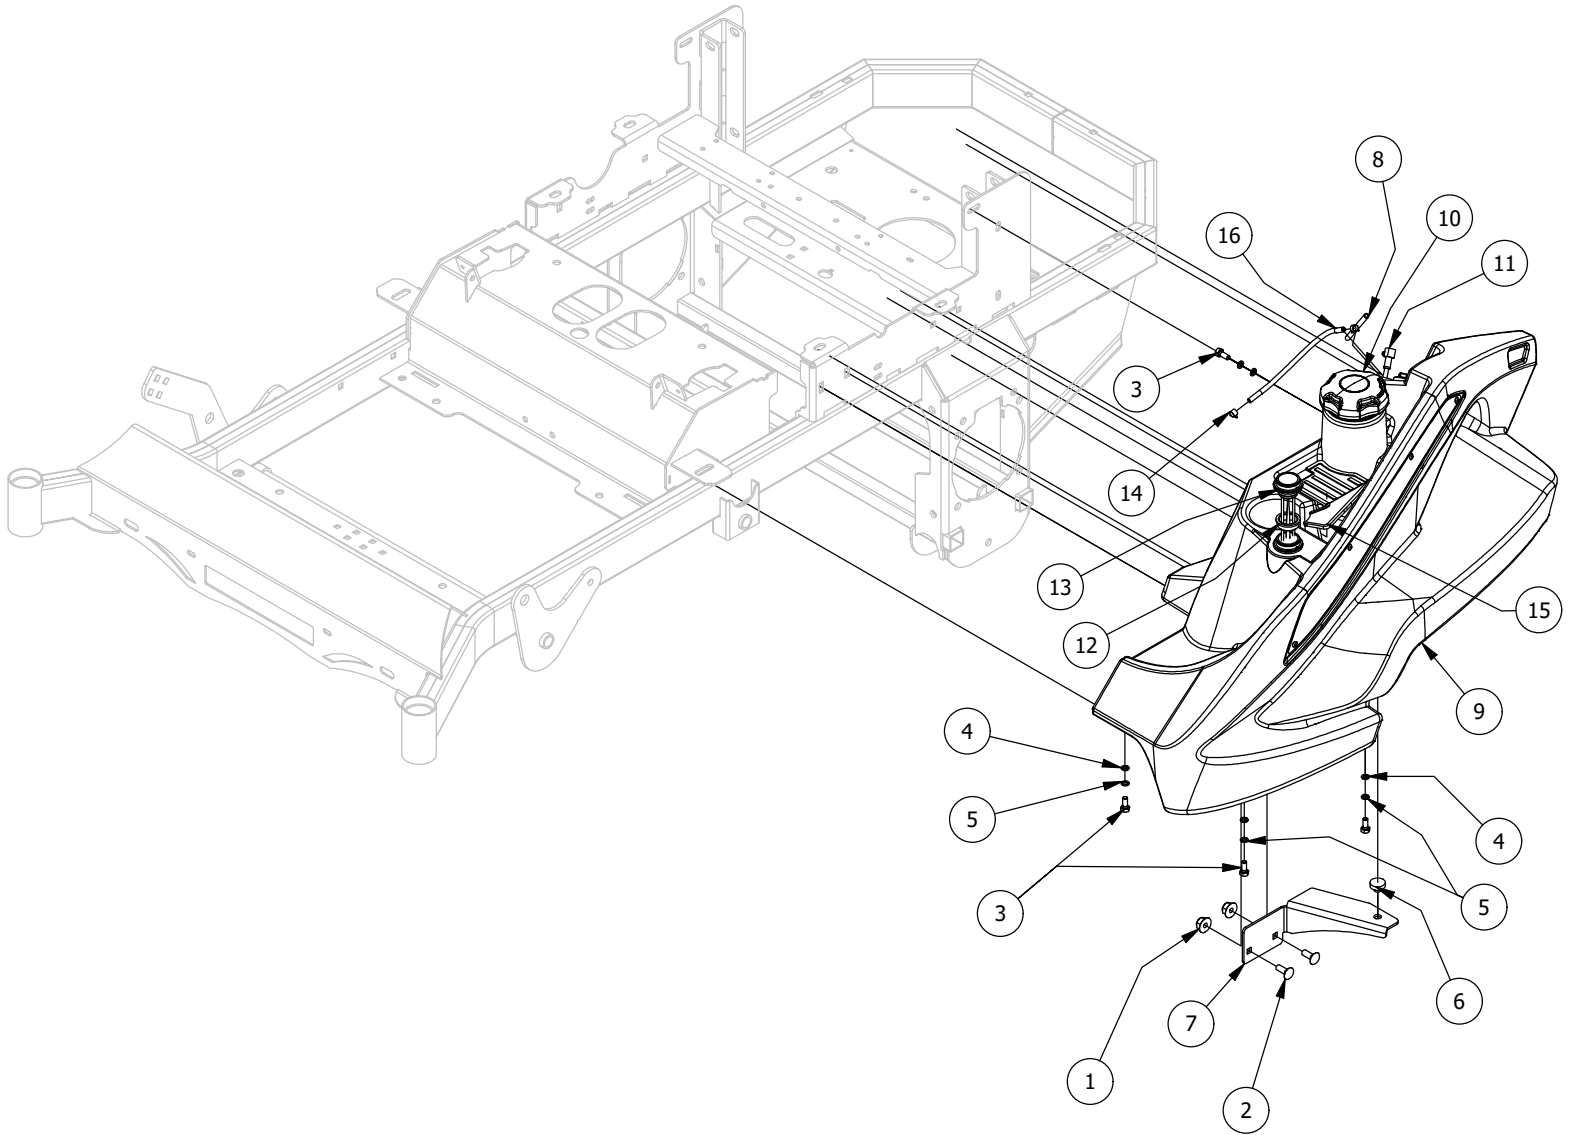

Gas Tank Assembly

Gas Tank Assembly			
ITEM	QTY	PART NUMBER	DESCRIPTION
1	2	413-0013-00	3/8-16 NYLON INSERT FLANGE L/NUT ZC
2	2	418-0045-00	3/8-16 X 1 Carriage Bolt Zinc Yellow
3	4	418-0054-00	5/16-18 X 3/4 HEX C/S ZINC
4	4	419-0007-00	5/16 Flat Washer
5	4	419-0009-00	5/16 SPLIT LOCKWASHER ZINC
6	1	429-0002-00	Push-In Rubber Bumper, Mower Floor
7	1	439-0448-00	RT/SRT Gas Tank Support
8	1	451-0002-00	Mower Fuel Tank Black 3/16" Vent Tube
9	1	467-0001-00	Mower Gasoline Fuel Tank Assembly
10	1	467-0008-00	Tank Fill Neck Non-Venting Cap
11	1	467-0012-00	Spartan 25.14" Fuel Pickup Tube W/ Filter Screen
12	1	467-0013-00	Fuel Level Gauge Grommet
13	1	467-0035-00	RT/SRT Rochester Fuel Gauge(8688-00003)
14	2	472-0004-00	1/2" (#8) Hose Clamp
15	1	481-0004-00	Rubber Tank Storage Compartment Insert
16	1	751-1014-00	1/4 Fuel Line - Low Perm