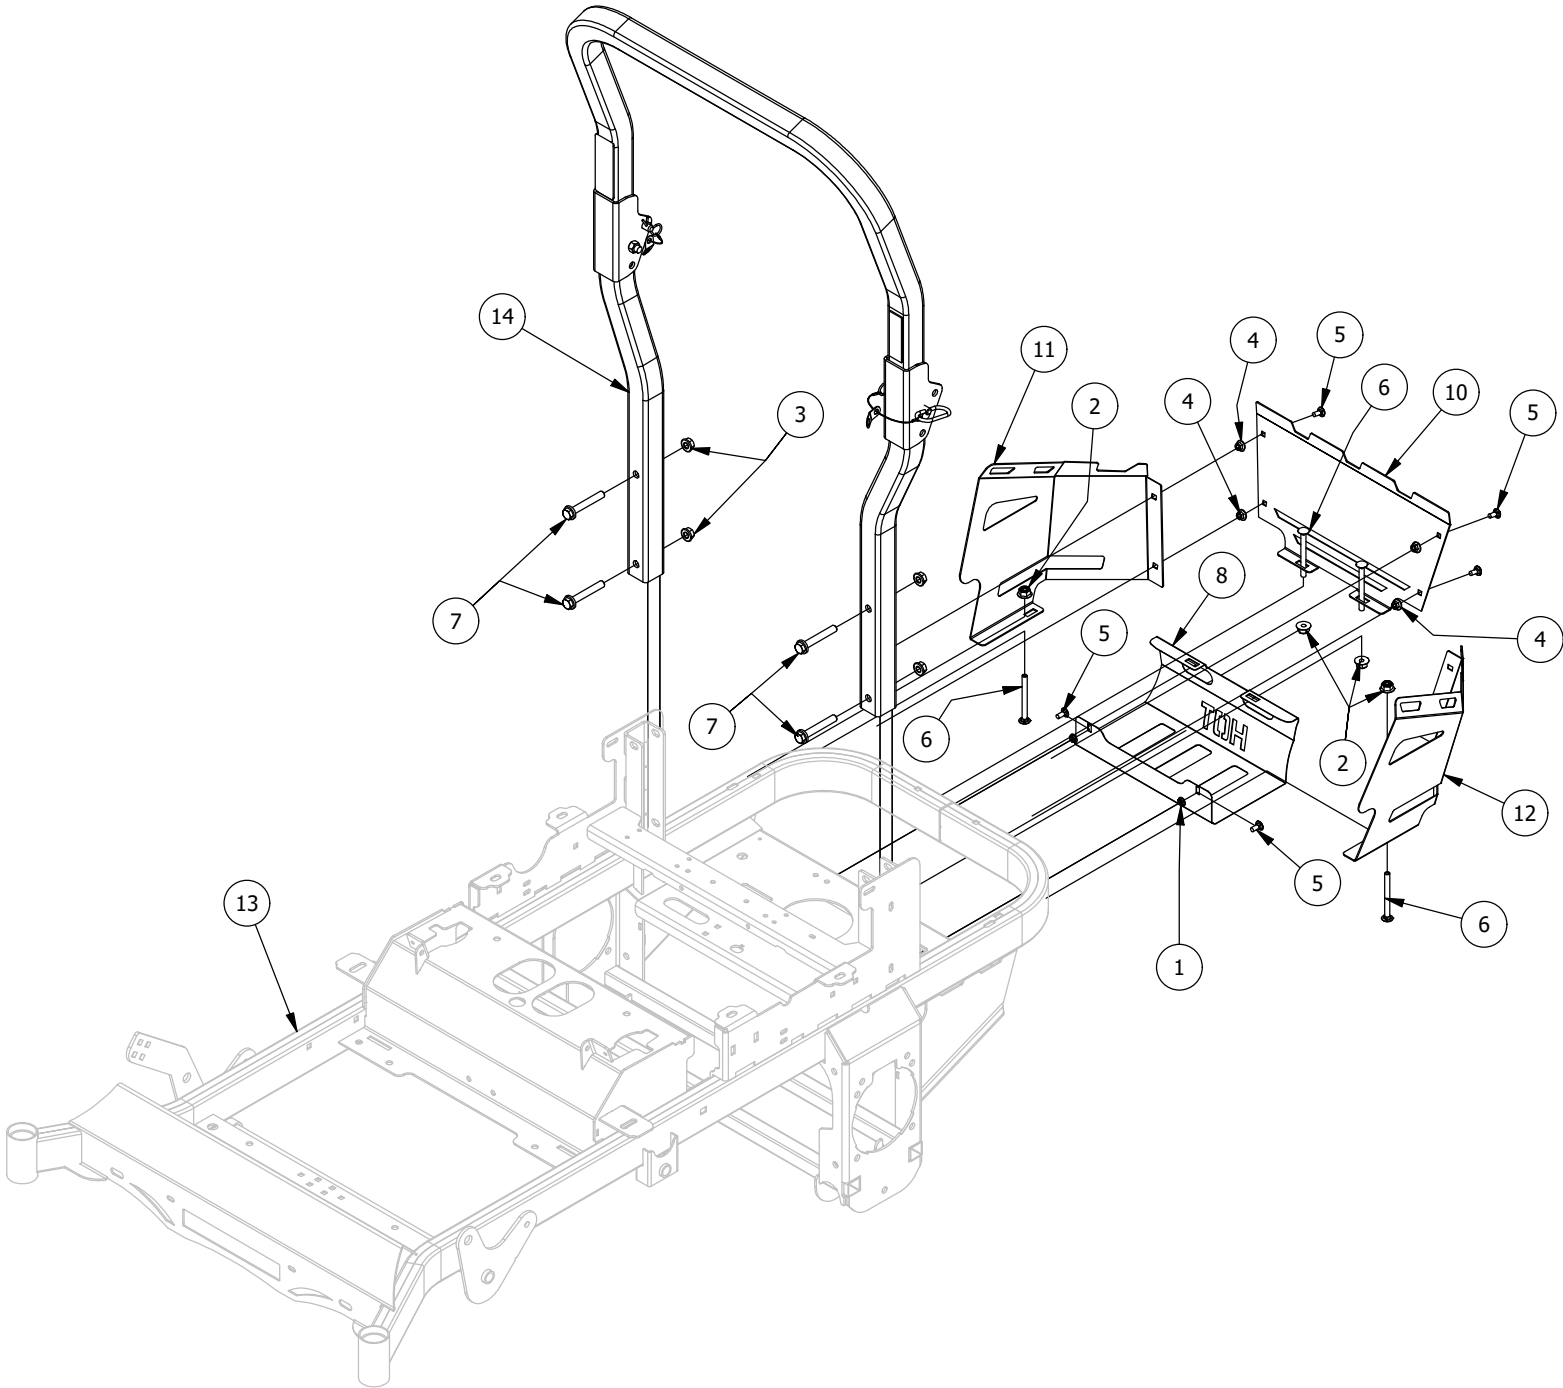

Engine Cowling Assembly

Engine Cowling Assembly			
ITEM	QTY	PART NUMBER	DESCRIPTION
1	2	413-0006-00	5/16-18 HEX FLANGE NUT W/SERR ZINC
2	4	413-0013-00	3/8-16 NYLON INSERT FLANGE L/NUT ZC
3	4	413-0014-00	1/2-13 HEX STOVER LOCKNUT GR C ZINC
4	4	413-0066-00	5/16-24 Hex Flange Nut Serr Yello Zinc
5	6	418-0008-00	5/16-18 X 3/4 CARRIAGE BOLT ZINC
6	4	418-0018-00	3/8-16 X 4 CARRIAGE BOLT ZINC/YEL
7	4	418-0019-00	1/2-13 X 3-1/2 HEX FLANGE BOLT (GR.8) ZC/YEL
8	1	439-0115-00	RZ Mower Muffler Guard
10	1	439-0687-00	2021 RZ Engine Cowling Center
11	1	439-0696-00	2021 RZ Engine Cowling Right Side RT Tank Upgrade
12	1	439-0697-00	2021 RZ Engine Cowling Left Side RT Tank Upgrade
13	1	490-0481-00	2022 RZHD Frame Assembly
14	1	497-0002-00	Fold down ROPS